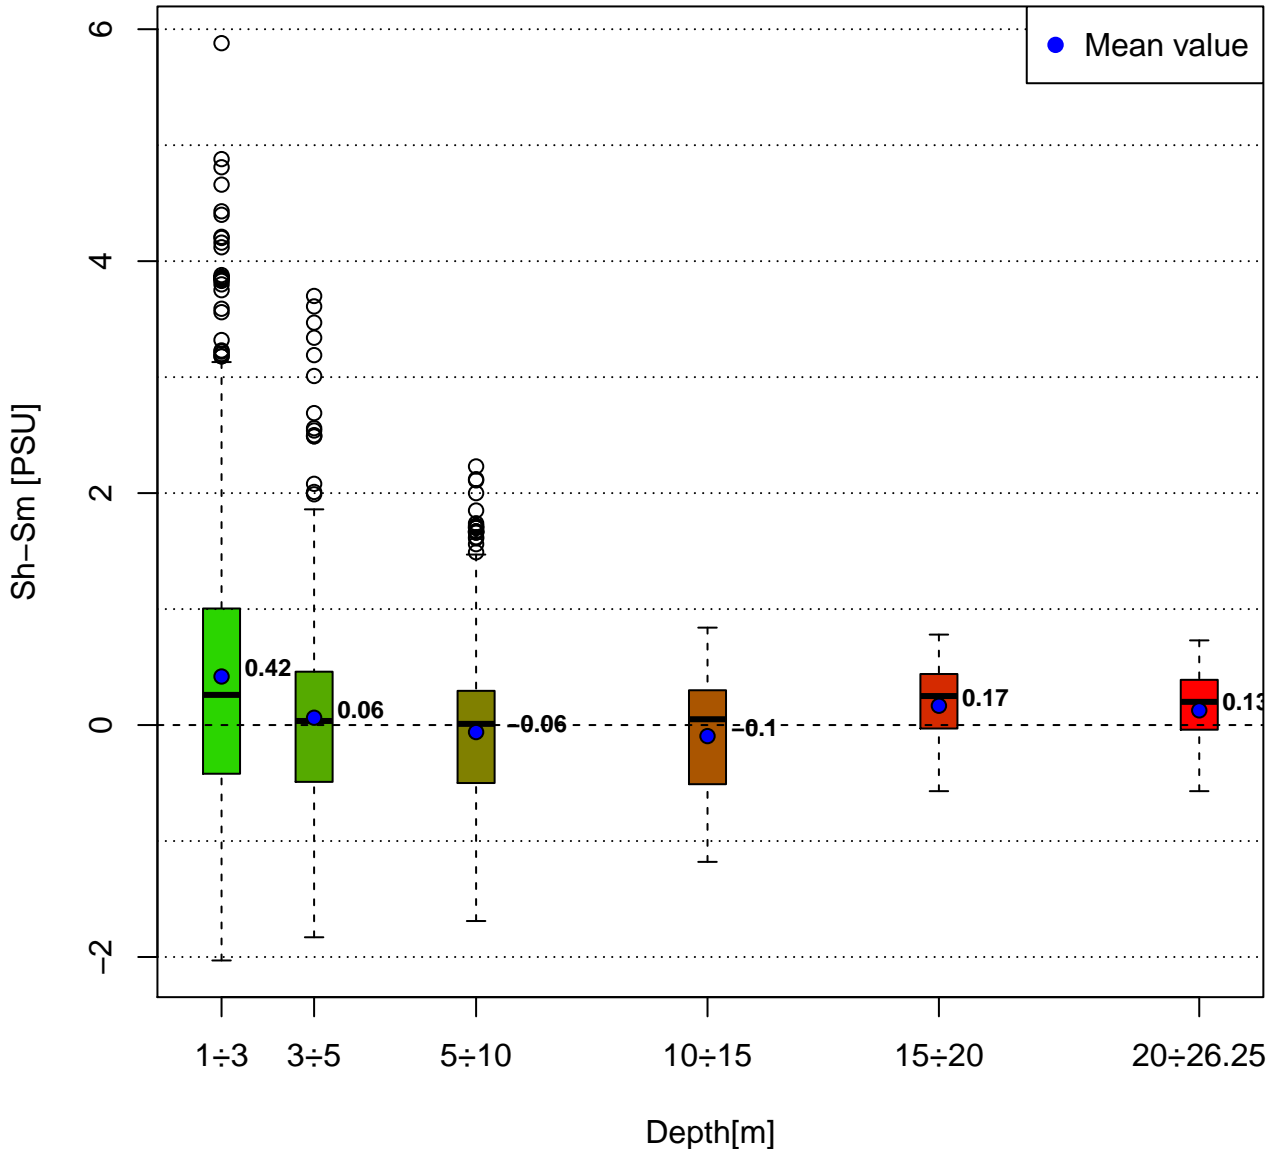

Shind-Smeas

Data: tot Period: 2021-01-01 to 2021-06-31

Collected Data: from 2021-01-12 to 2021-06-10