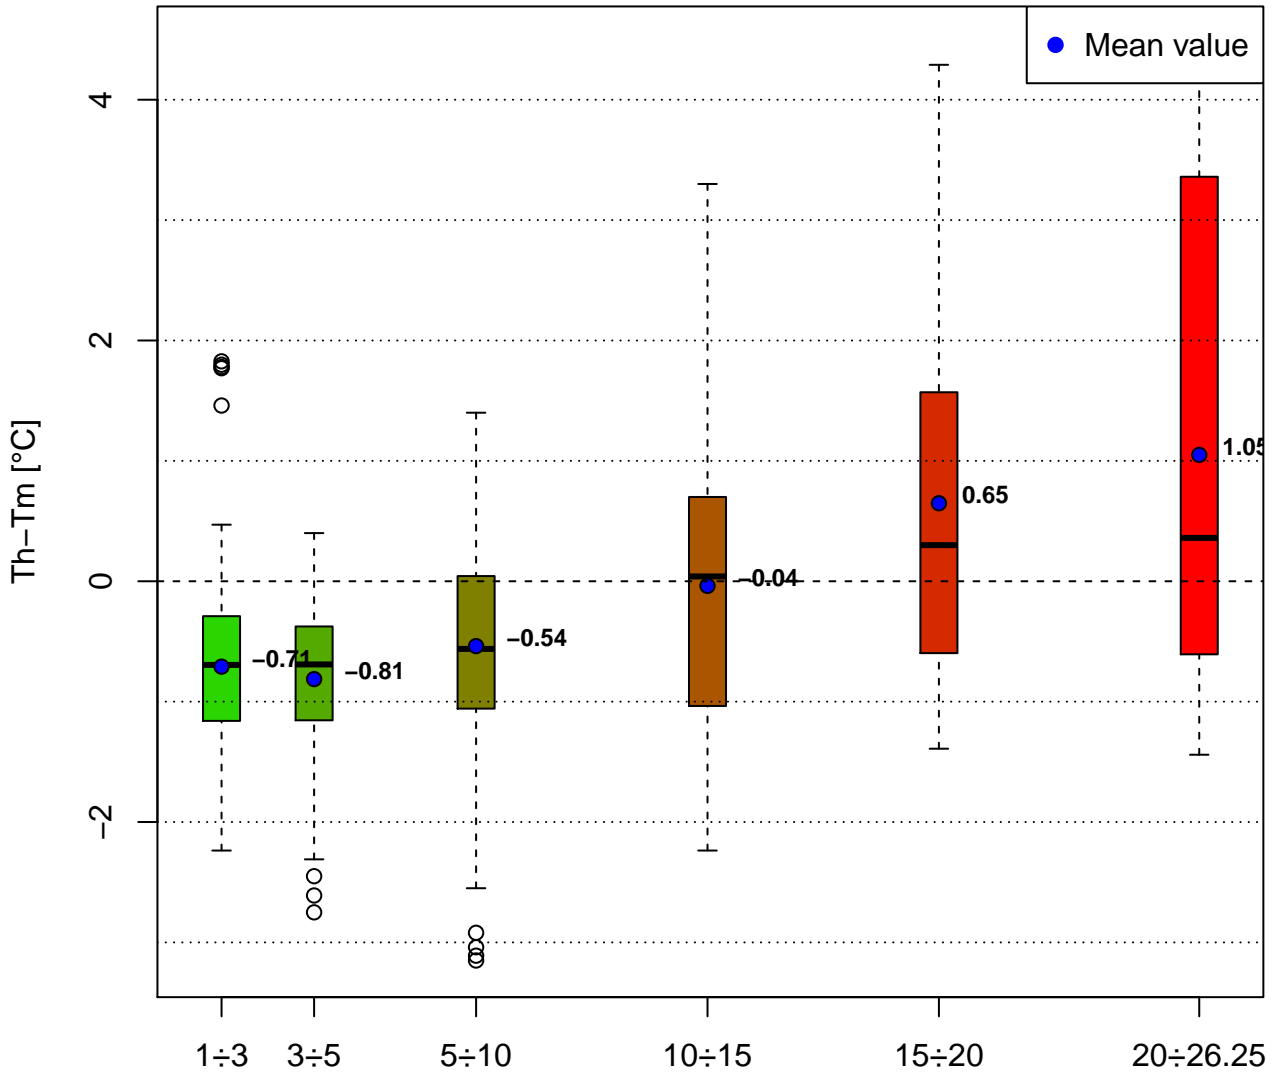

Thind-Tmeas

Data: group3 Period: 2021-01-01 to 2021-06-31

Depth[m]
Collected Data: from 2021-01-12 to 2021-06-10