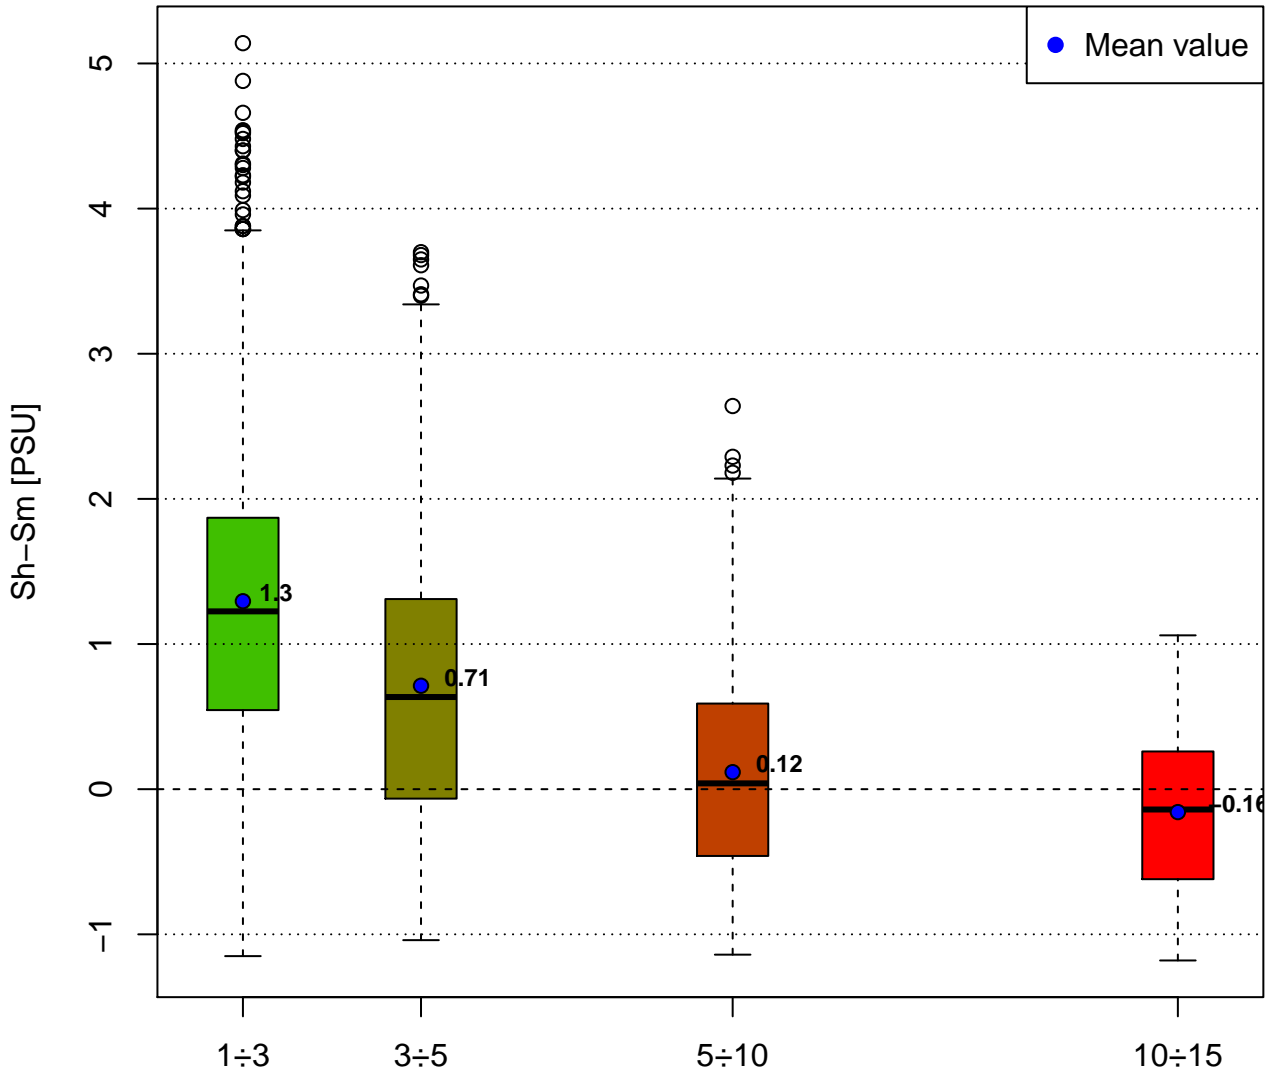

# Shind-Smeas

Data: group1 Period: 2020-07-01 to 2021-07-31

Depth[m]  
Collected Data: from 2020-07-13 to 2021-07-12