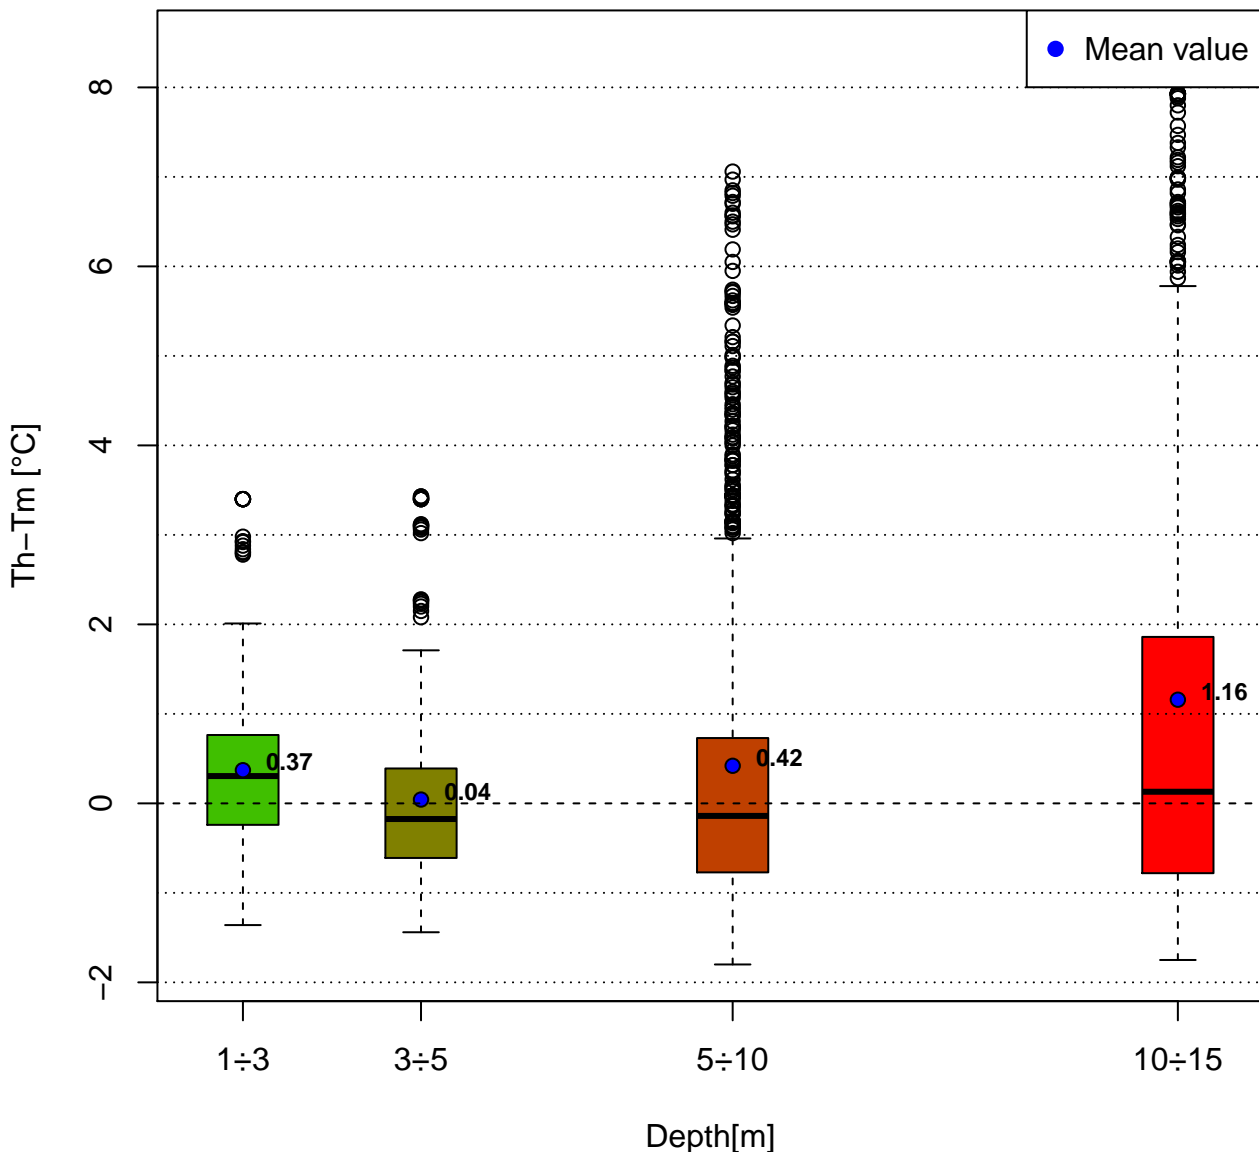

Thind-Tmeas

Data: group1 Period: 2020-07-01 to 2021-07-31

Collected Data: from 2020-07-13 to 2021-07-12