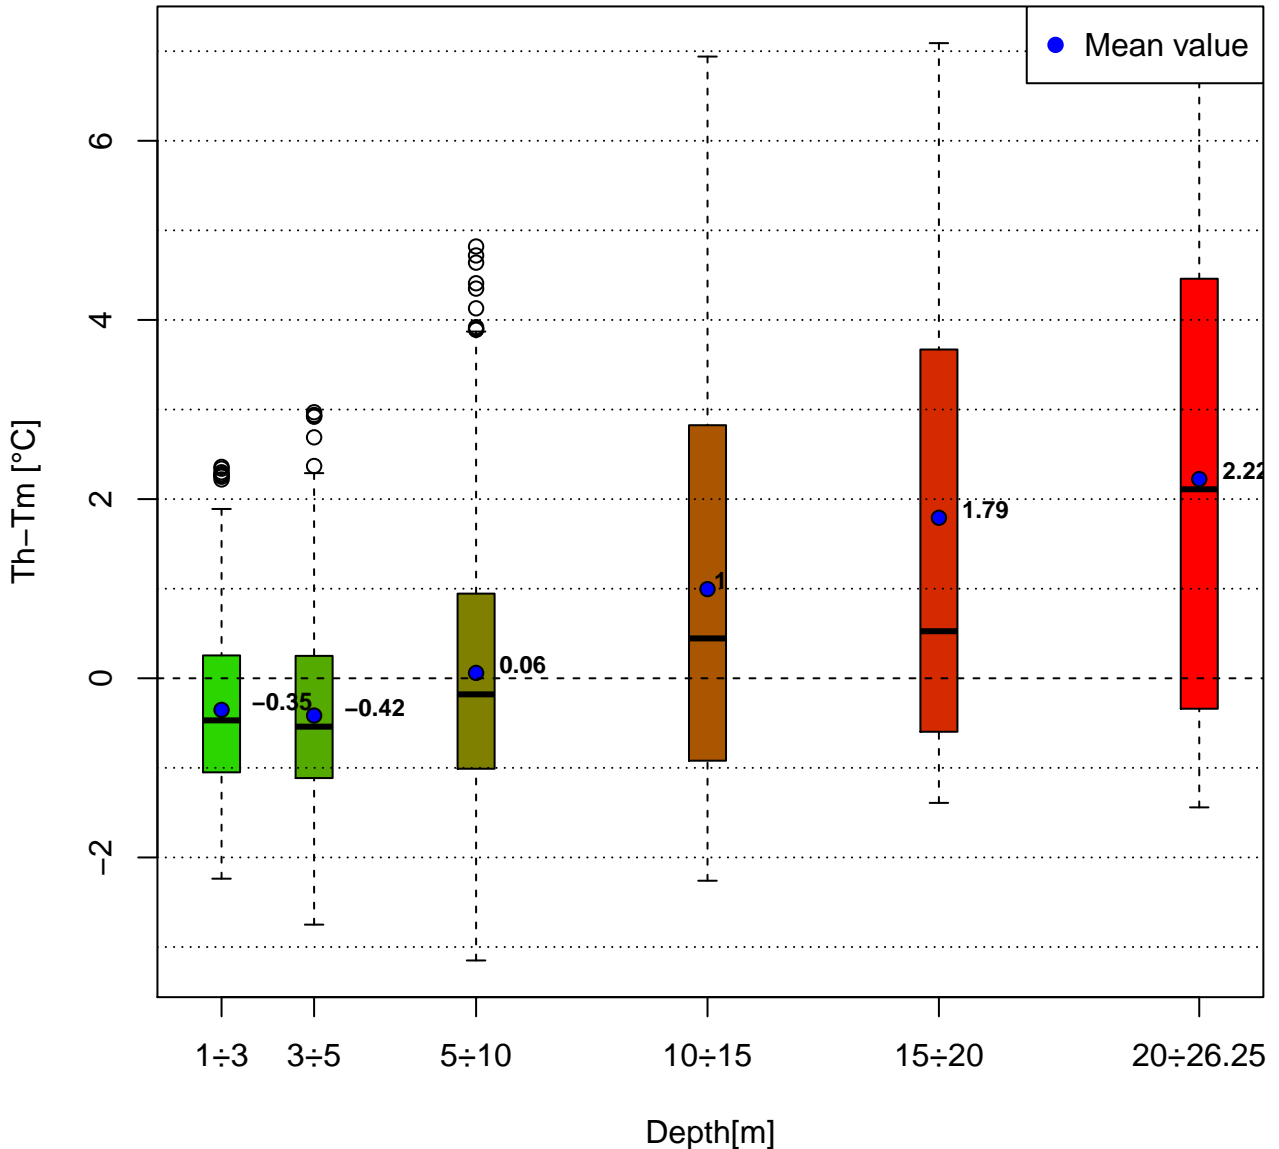

Thind-Tmeas

Data: group3 Period: 2020-07-01 to 2021-07-31

Collected Data: from 2020-07-13 to 2021-07-19