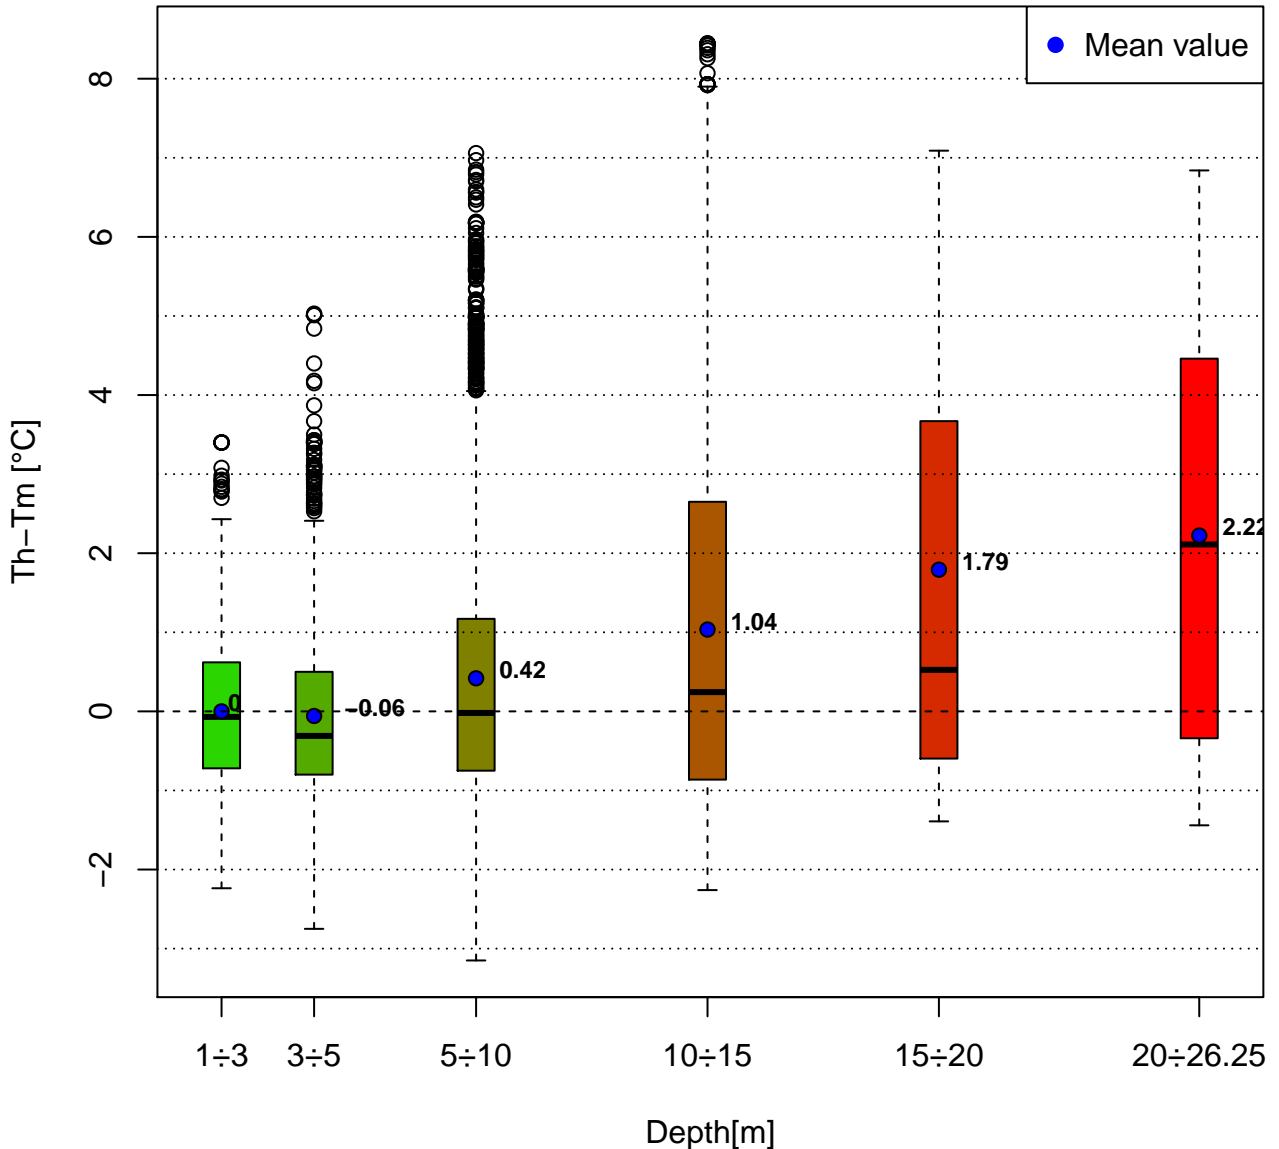

# Thind-Tmeas

Data: tot Period: 2020-07-01 to 2021-07-31

Collected Data: from 2020-07-13 to 2021-07-19