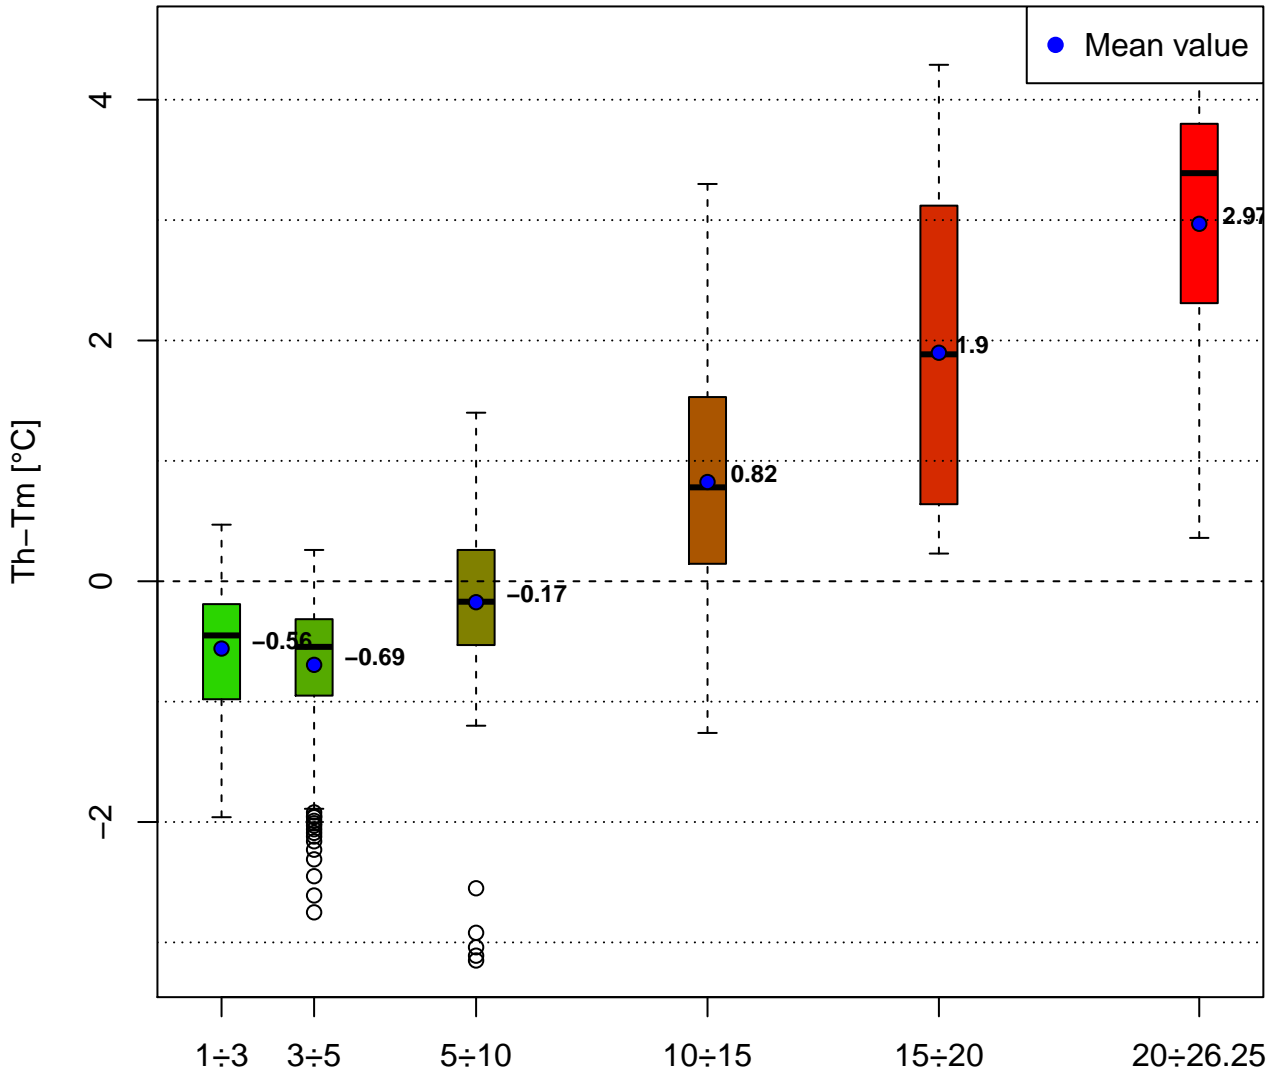

# Thind-Tmeas

Data: group3 Period: 2021-04-01 to 2021-06-31

Depth[m]  
Collected Data: from 2021-04-15 to 2021-06-10