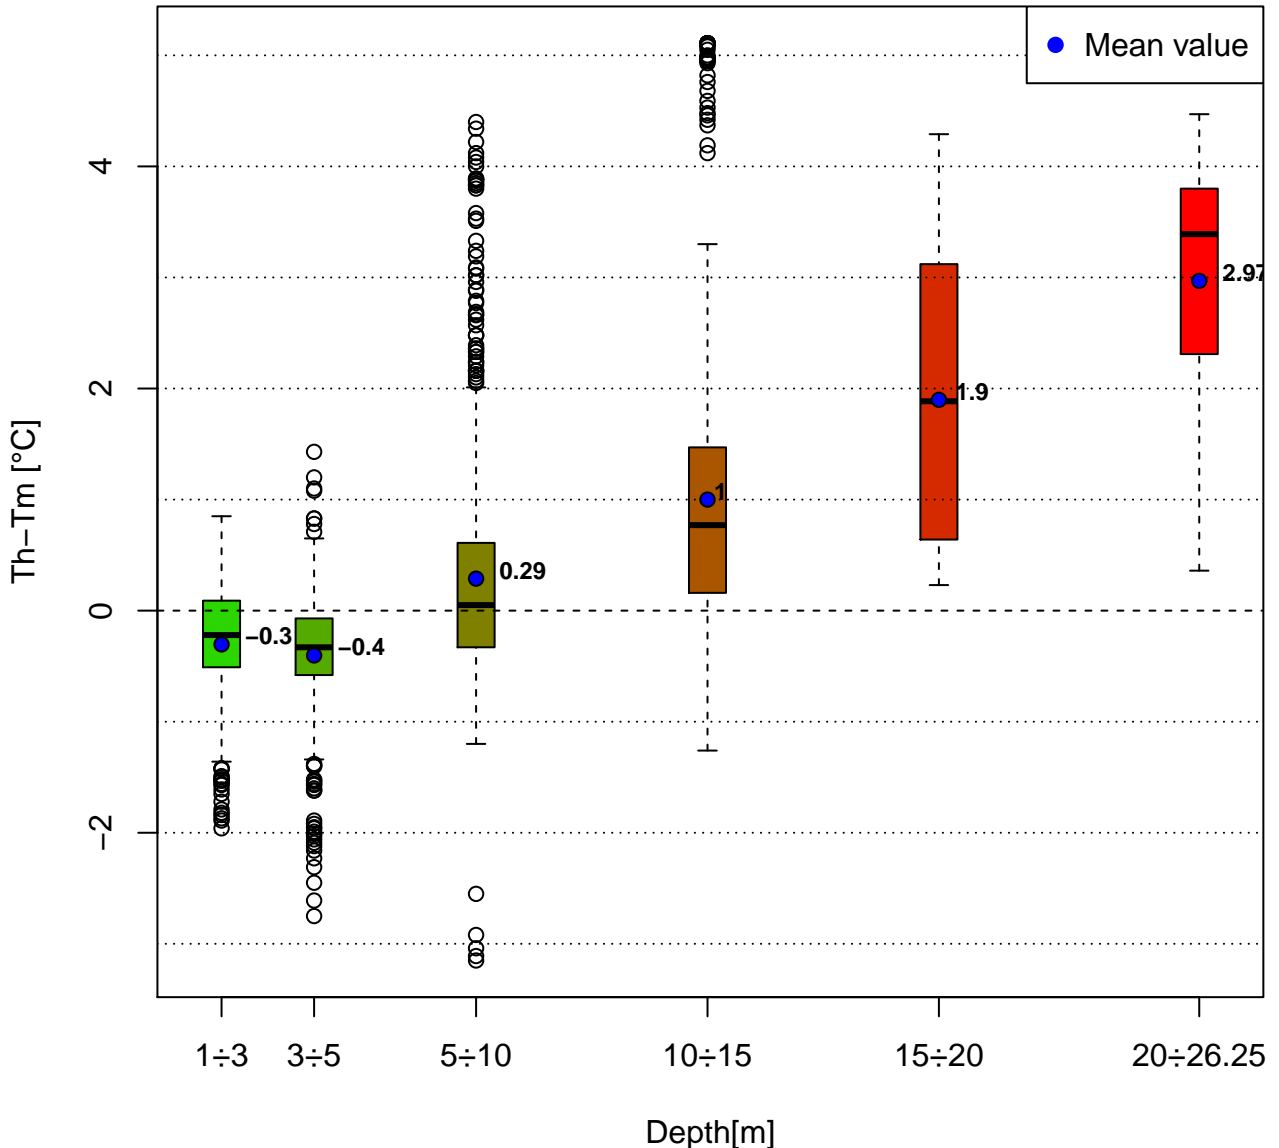

Thind-Tmeas

Data: tot Period: 2021-04-01 to 2021-06-31

Collected Data: from 2021-04-14 to 2021-06-10