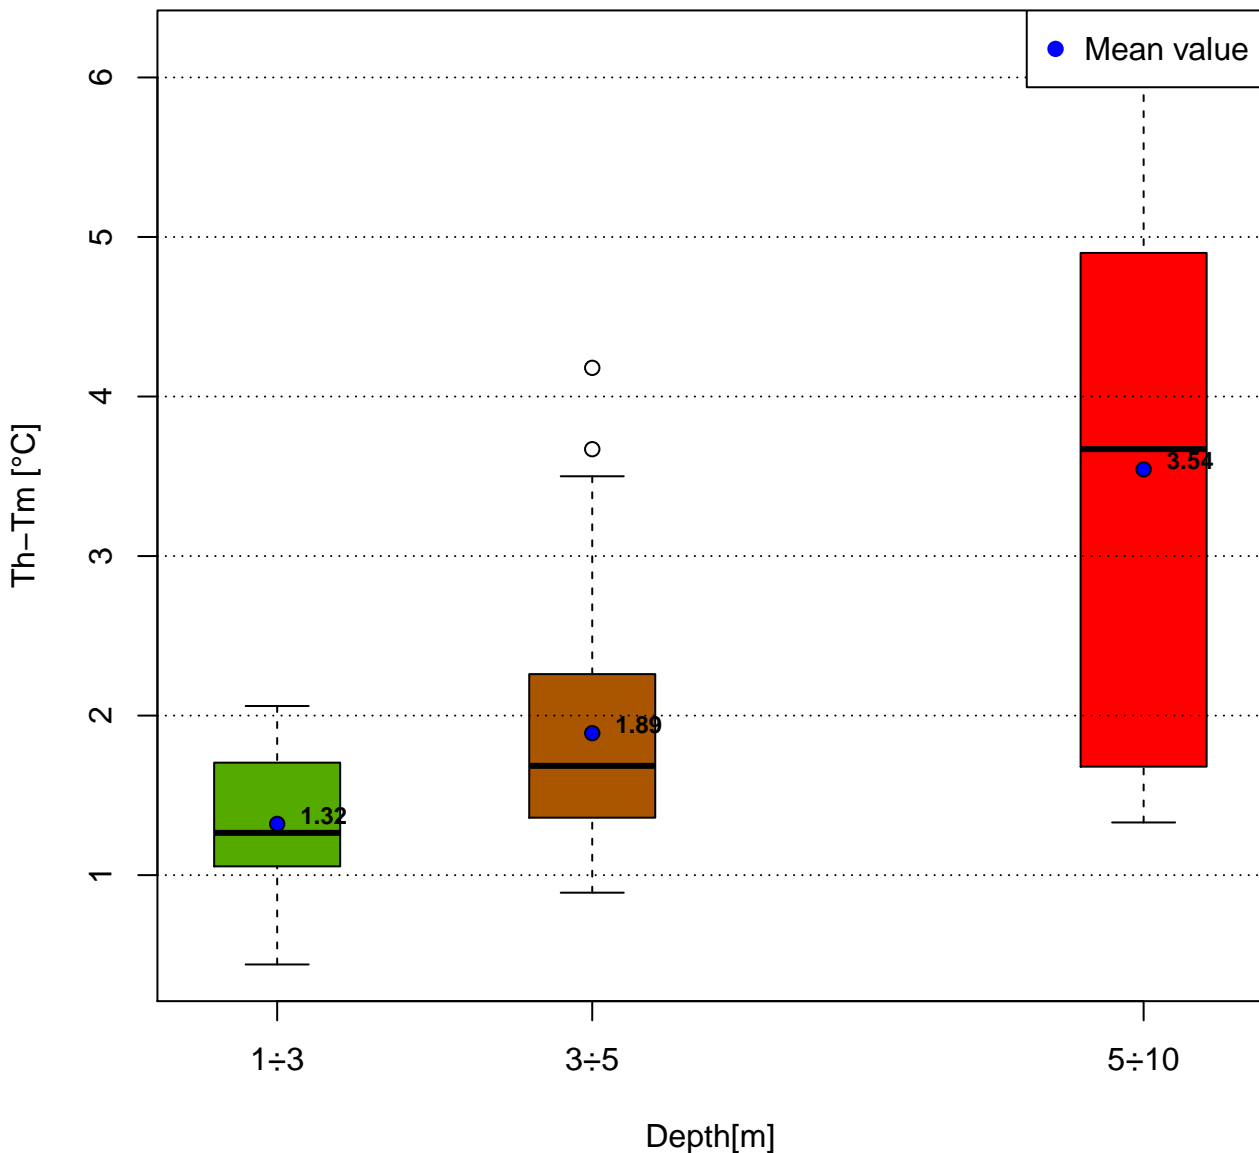

Thind-Tmeas

Data: group2 Period: 2020-07-01 to 2020-09-31

Collected Data: from 2020-07-16 to 2020-09-17