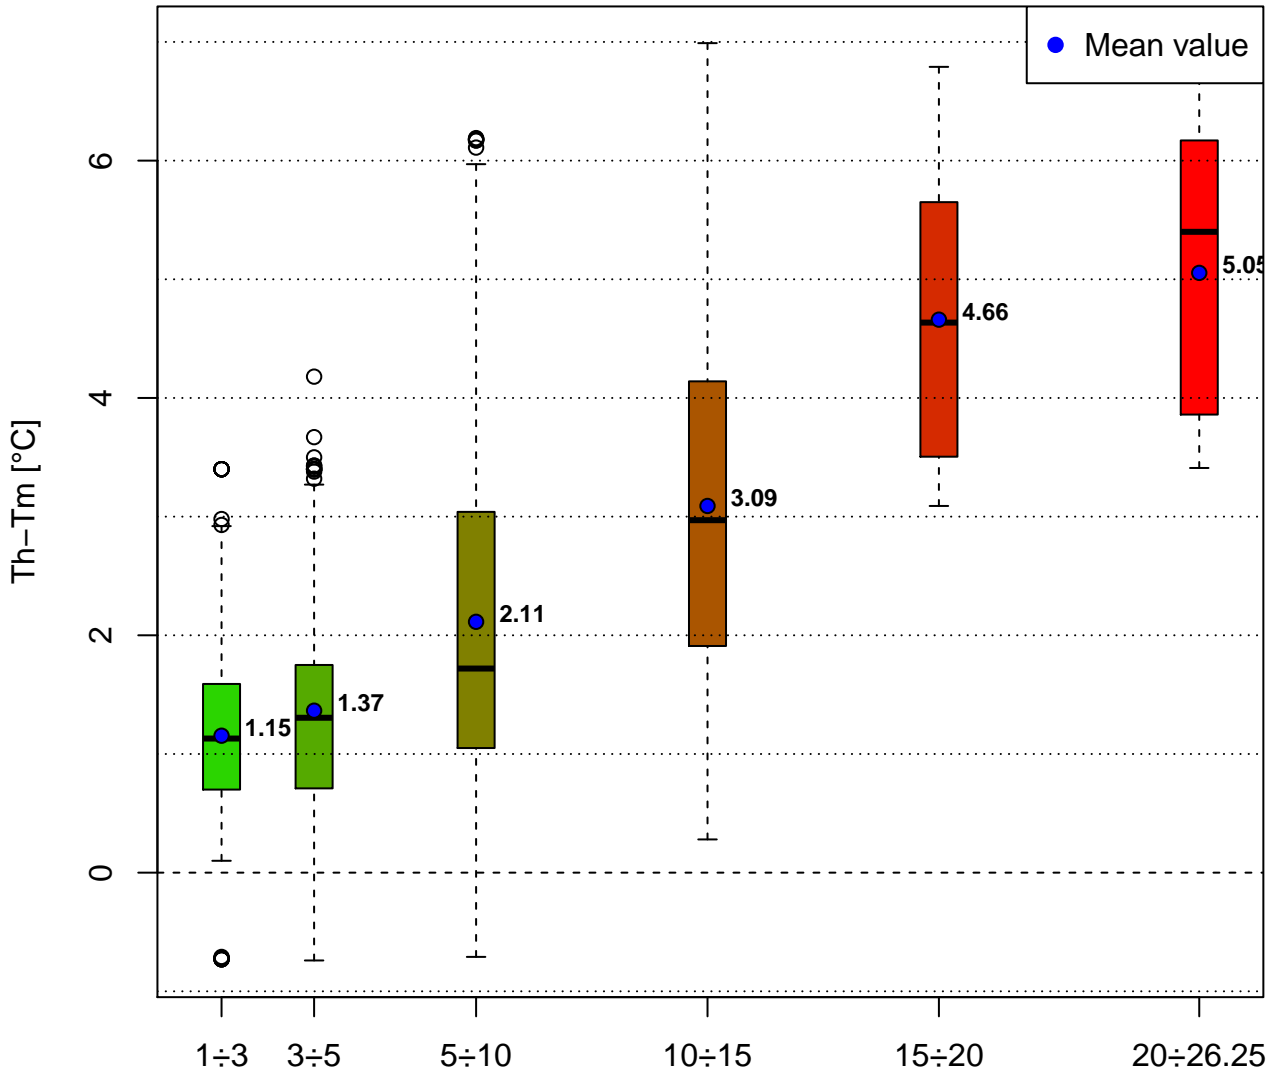

Thind-Tmeas

Data: tot Period: 2020-07-01 to 2020-09-31

Depth[m]
Collected Data: from 2020-07-13 to 2020-09-17