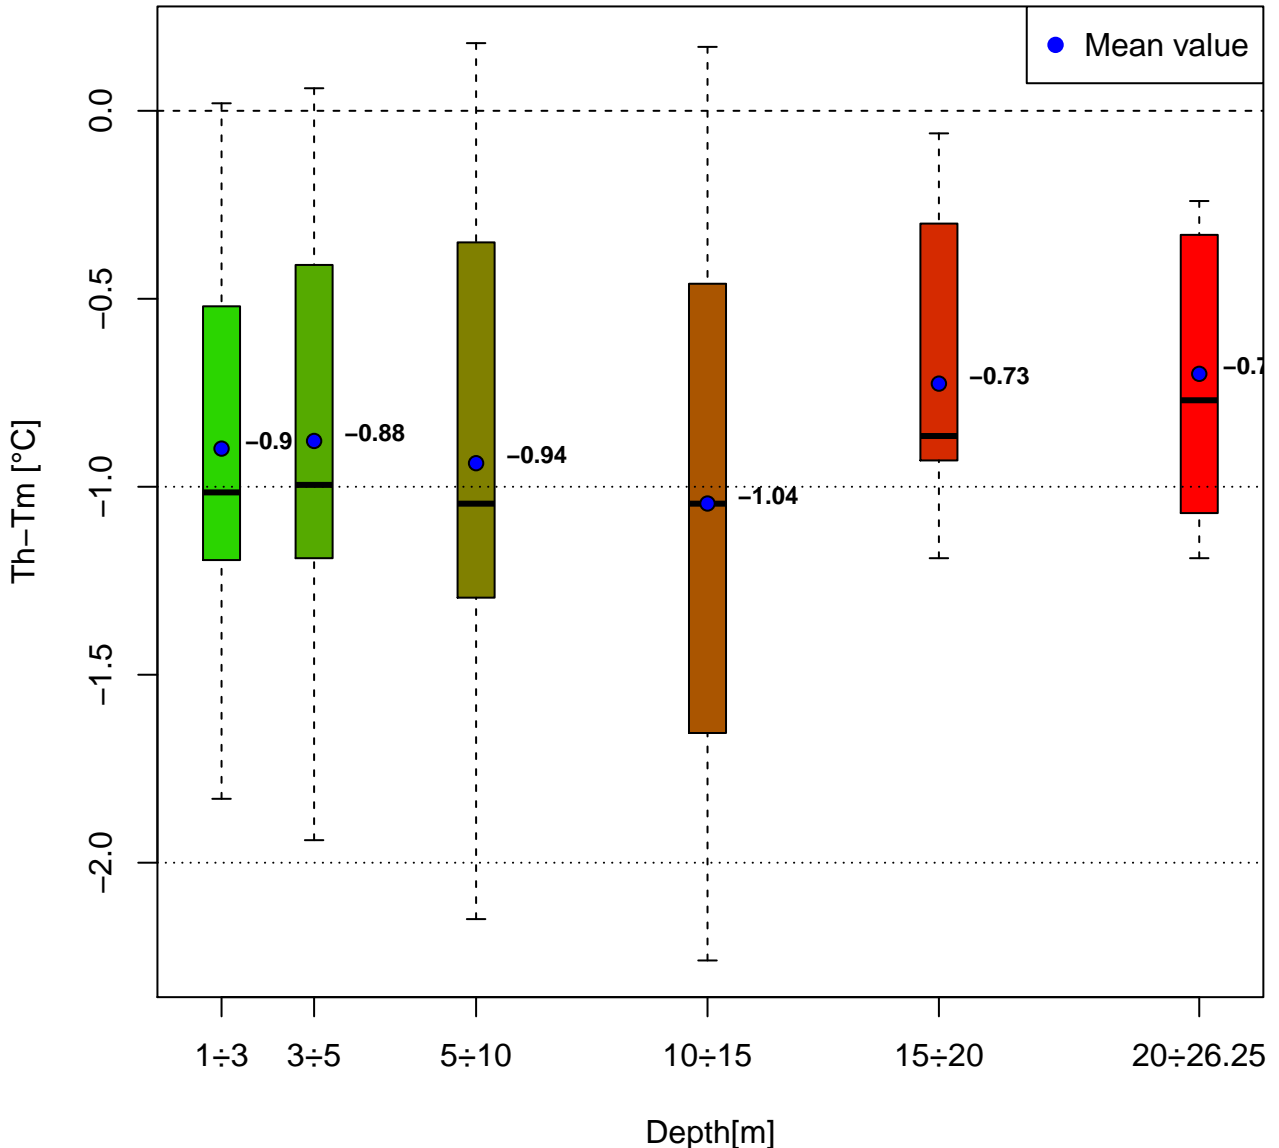

# Thind-Tmeas

Data: group3 Period: 2020-10-01 to 2020-12-31

Collected Data: from 2020-10-20 to 2020-12-16