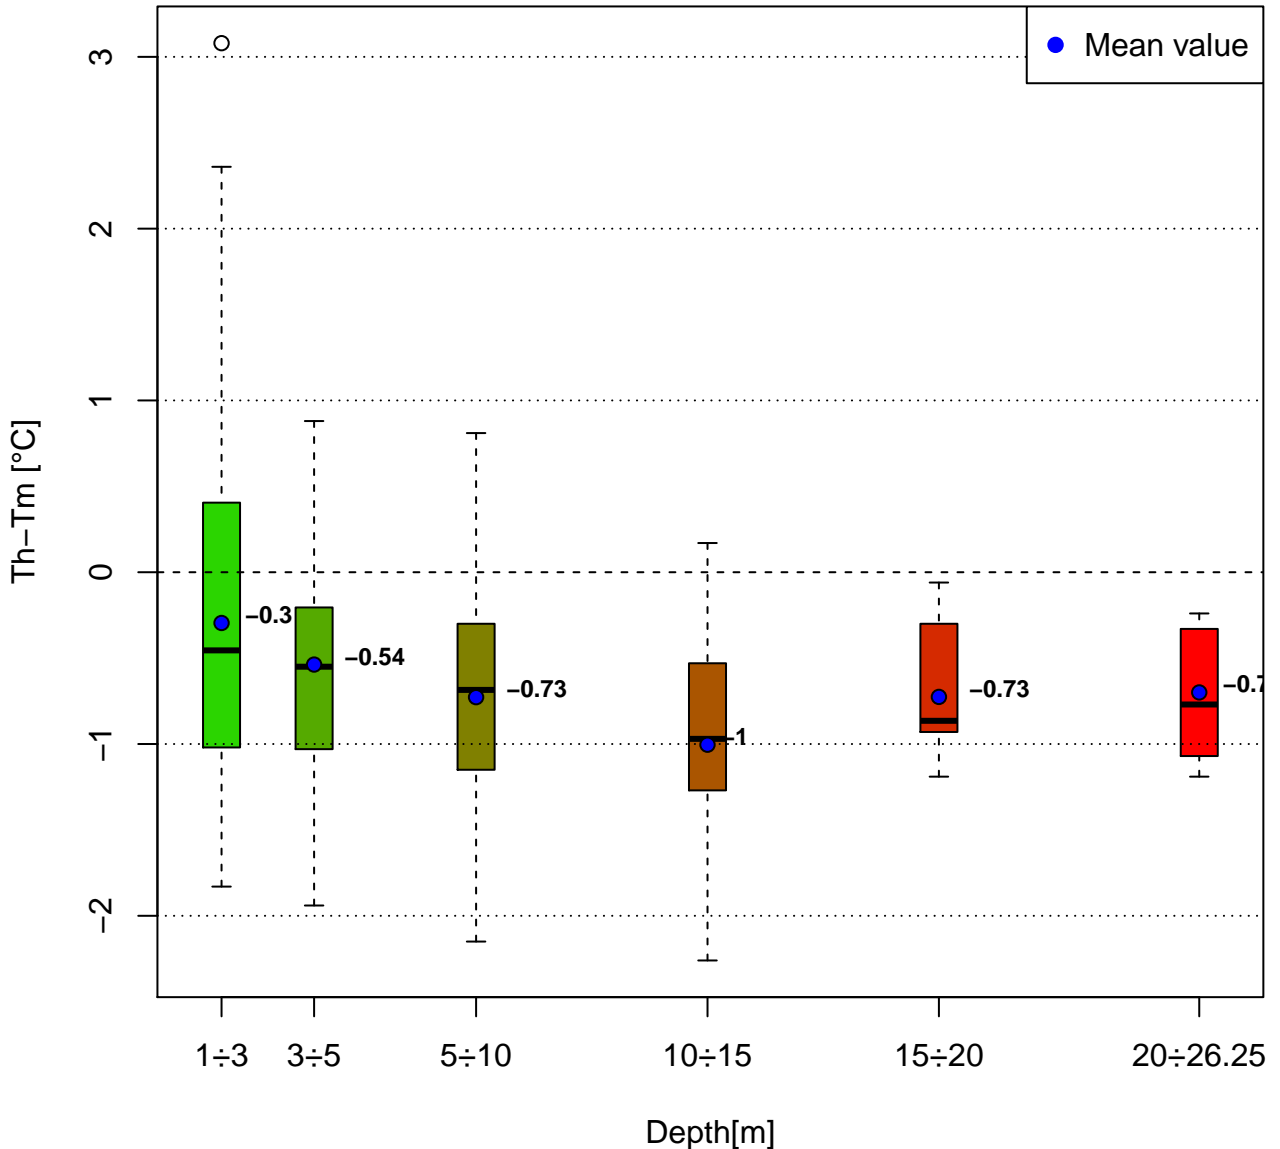

Thind-Tmeas

Data: tot Period: 2020-10-01 to 2020-12-31

Collected Data: from 2020-10-14 to 2020-12-16