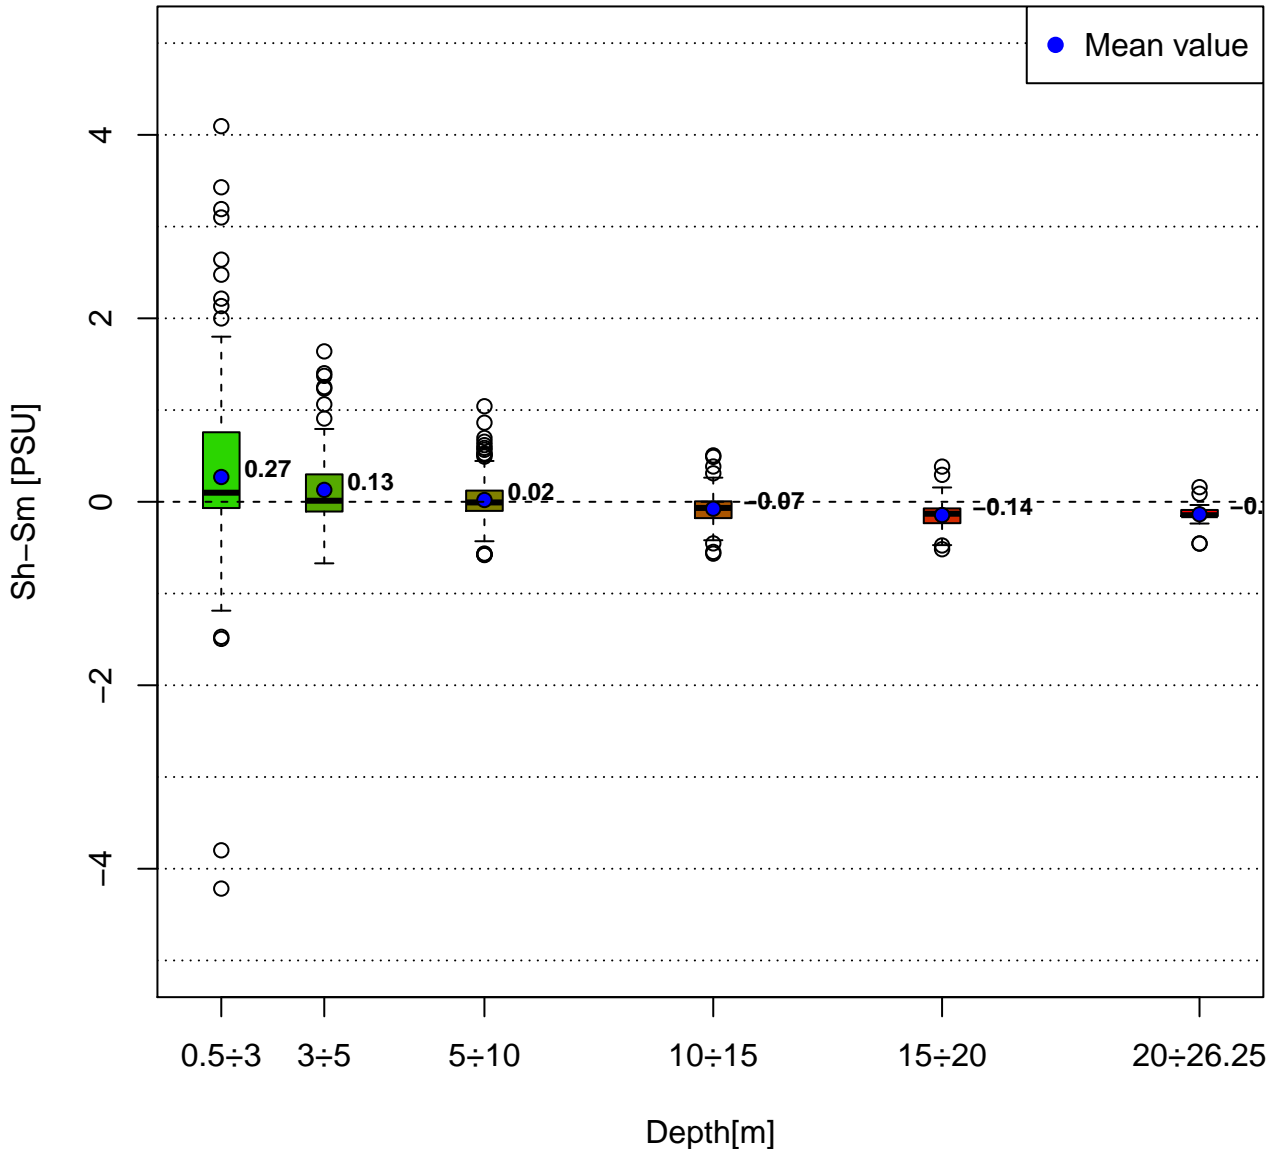

# SHYFEM Shind-Smeas

Data: group3 Period: Jan to Jun

Collected Data: from 2018-01-10 to 2018-06-14