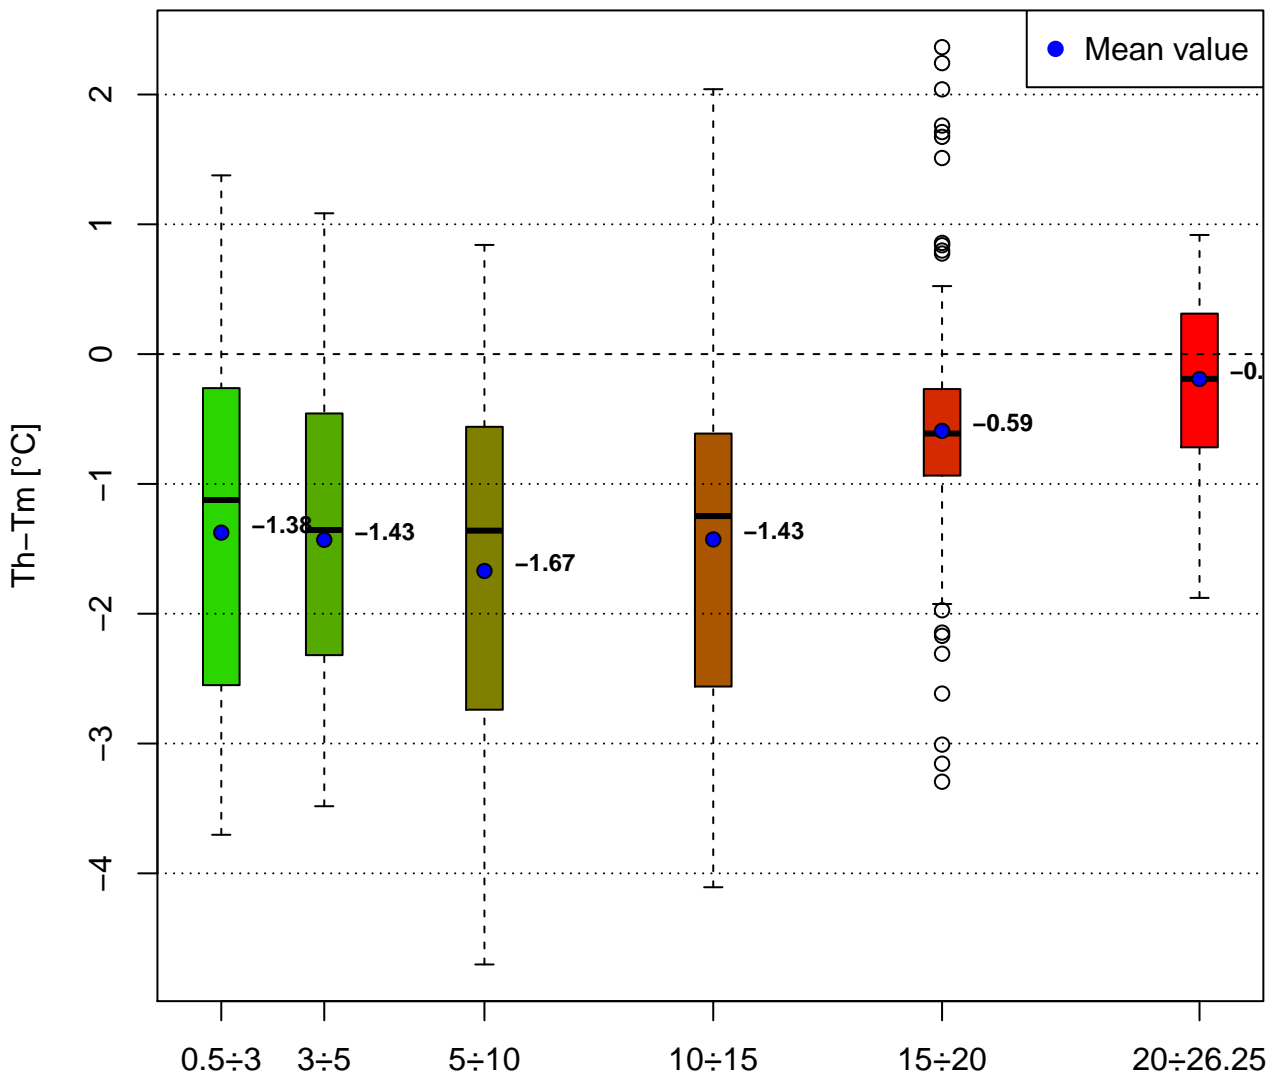

# SHYFEM Thind-Tmeas

Data: group3 Period: Jul to Dec

Depth[m]  
Collected Data: from 2018-07-03 to 2018-12-06