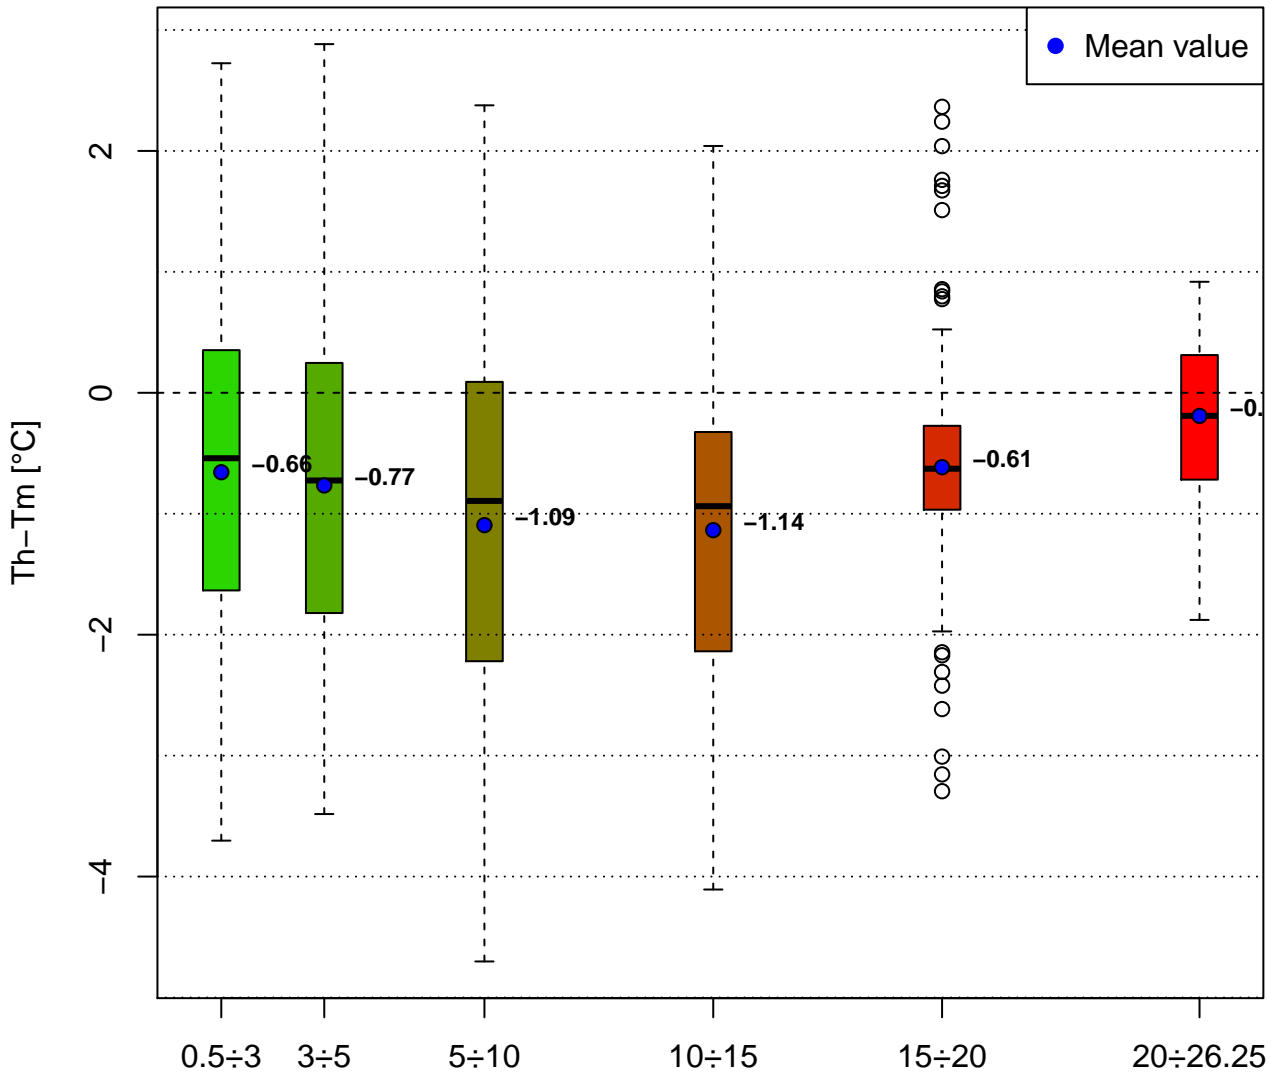

SHYFEM Thind-Tmeas

Data: tot Period: Jul to Dec

Depth[m]
Collected Data: from 2018-07-03 to 2018-12-06