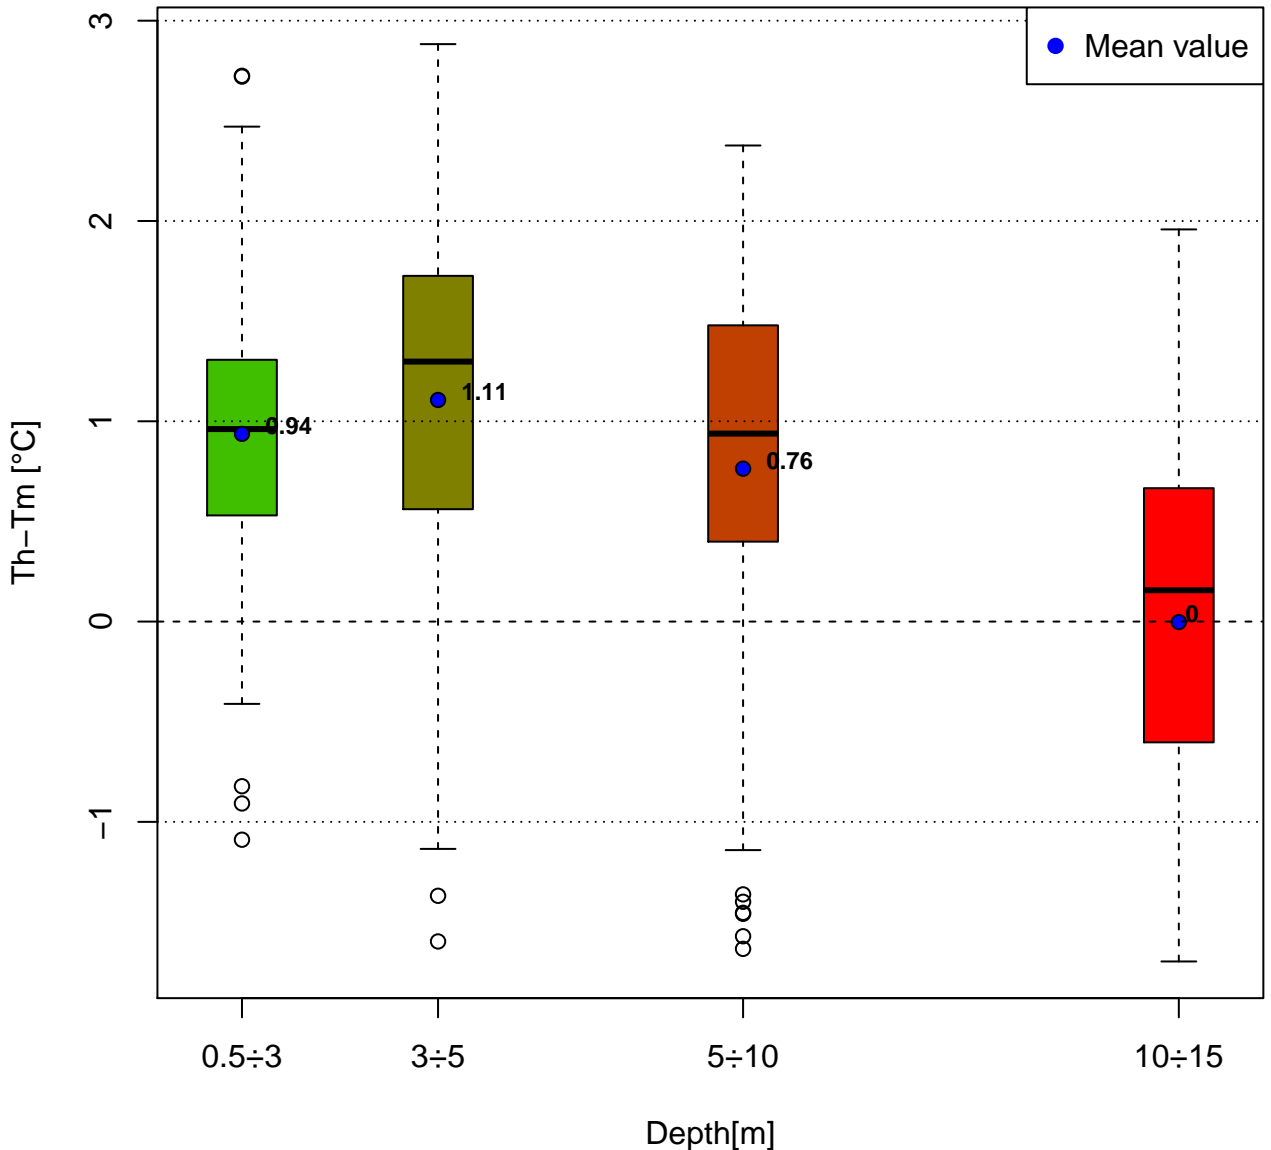

# SHYFEM Third-Tmeas

Data: group1 Period: Jul-Aug-Sep

Collected Data: from 2018-07-03 to 2018-09-11