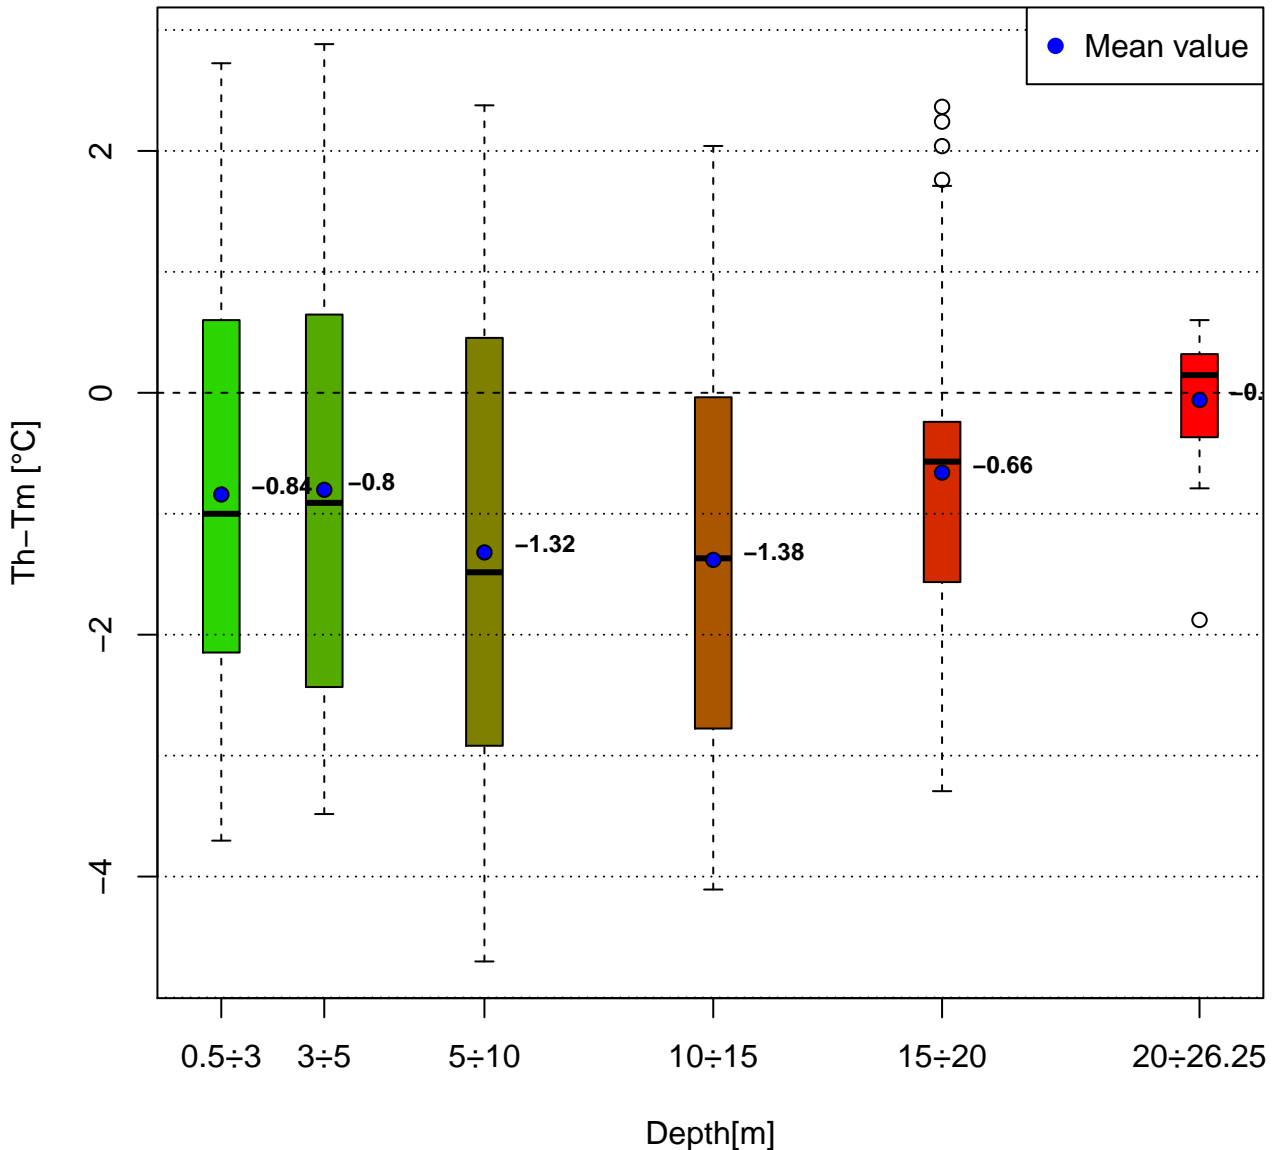

SHYFEM Thind-Tmeas

Data: tot Period: Jul-Aug-Sep

Collected Data: from 2018-07-03 to 2018-09-14