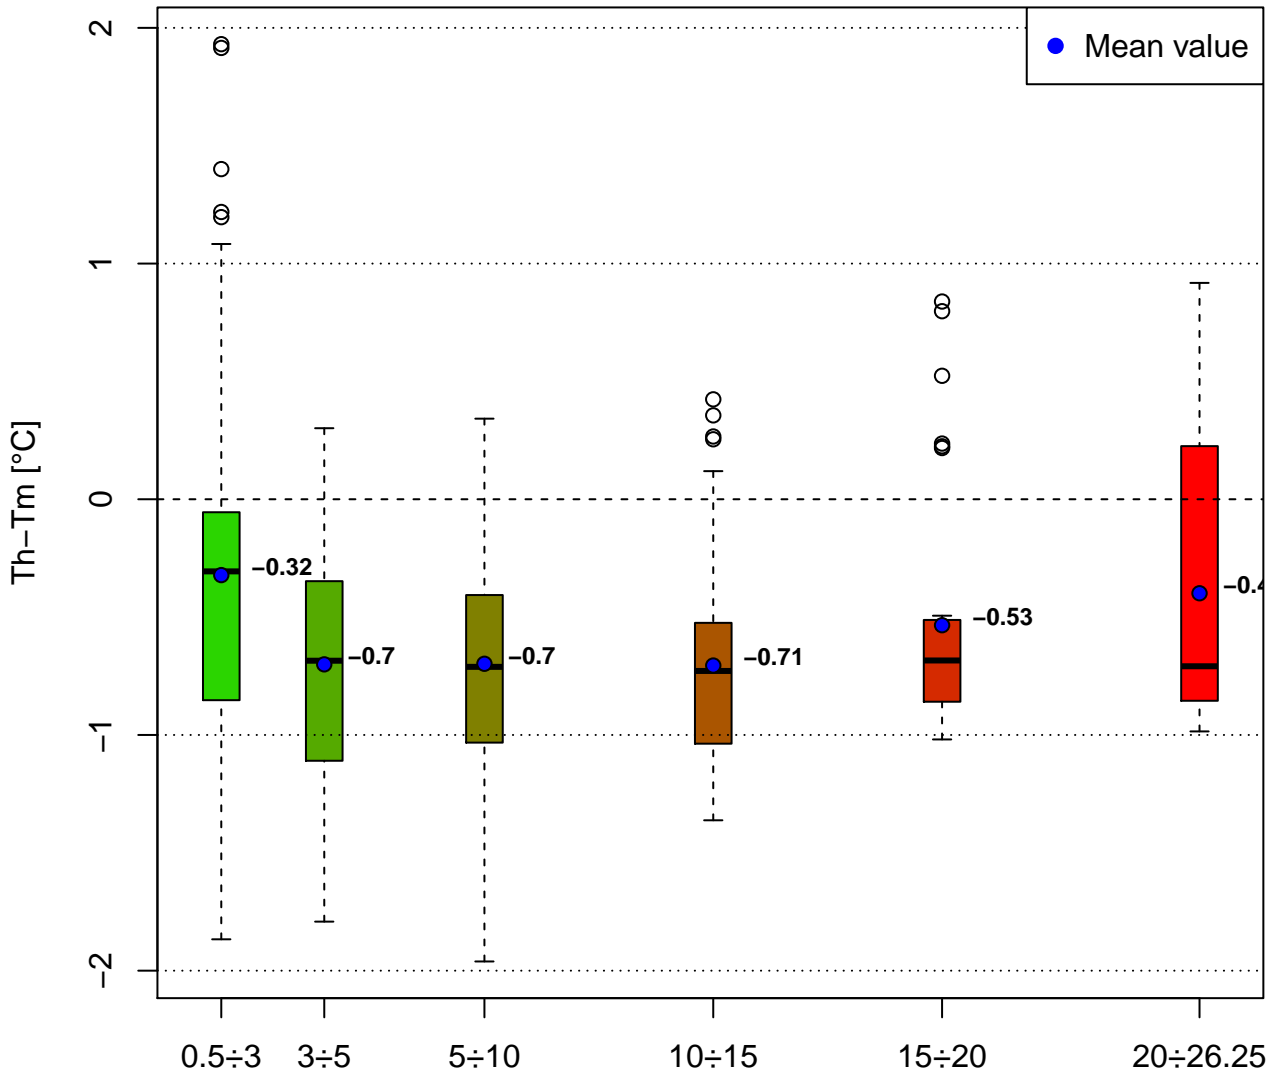

SHYFEM Thind-Tmeas

Data: tot Period: Oct–Nov–Dec

Depth[m]
Collected Data: from 2018-10-10 to 2018-12-06