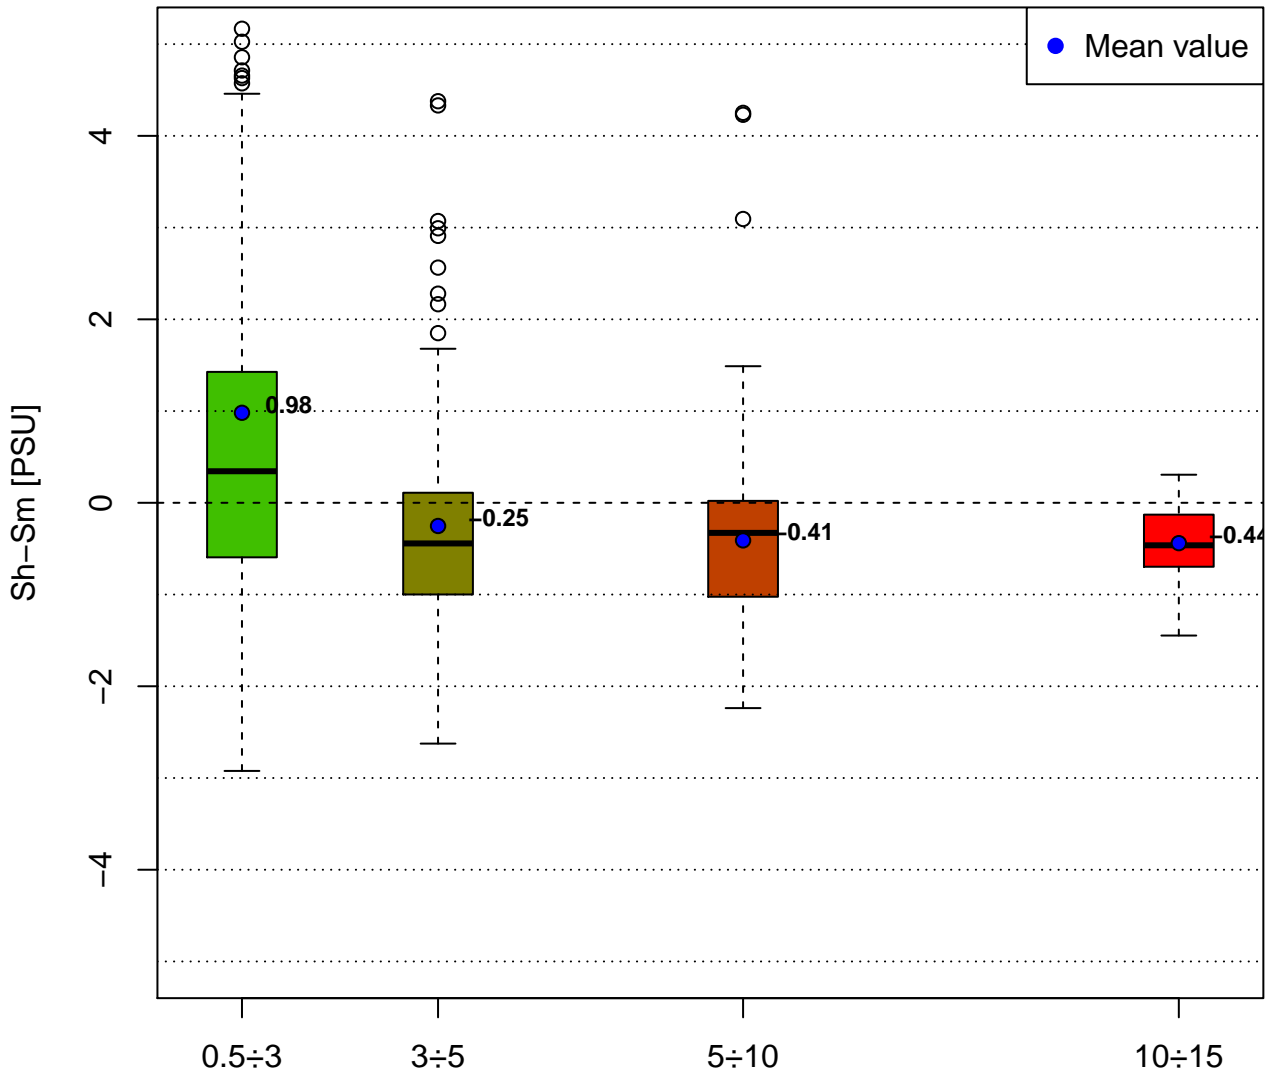

SHYFEM Shind-Smeas

Data: group1 Period: Total

Depth[m]
Collected Data: from 2018-01-15 to 2018-11-09