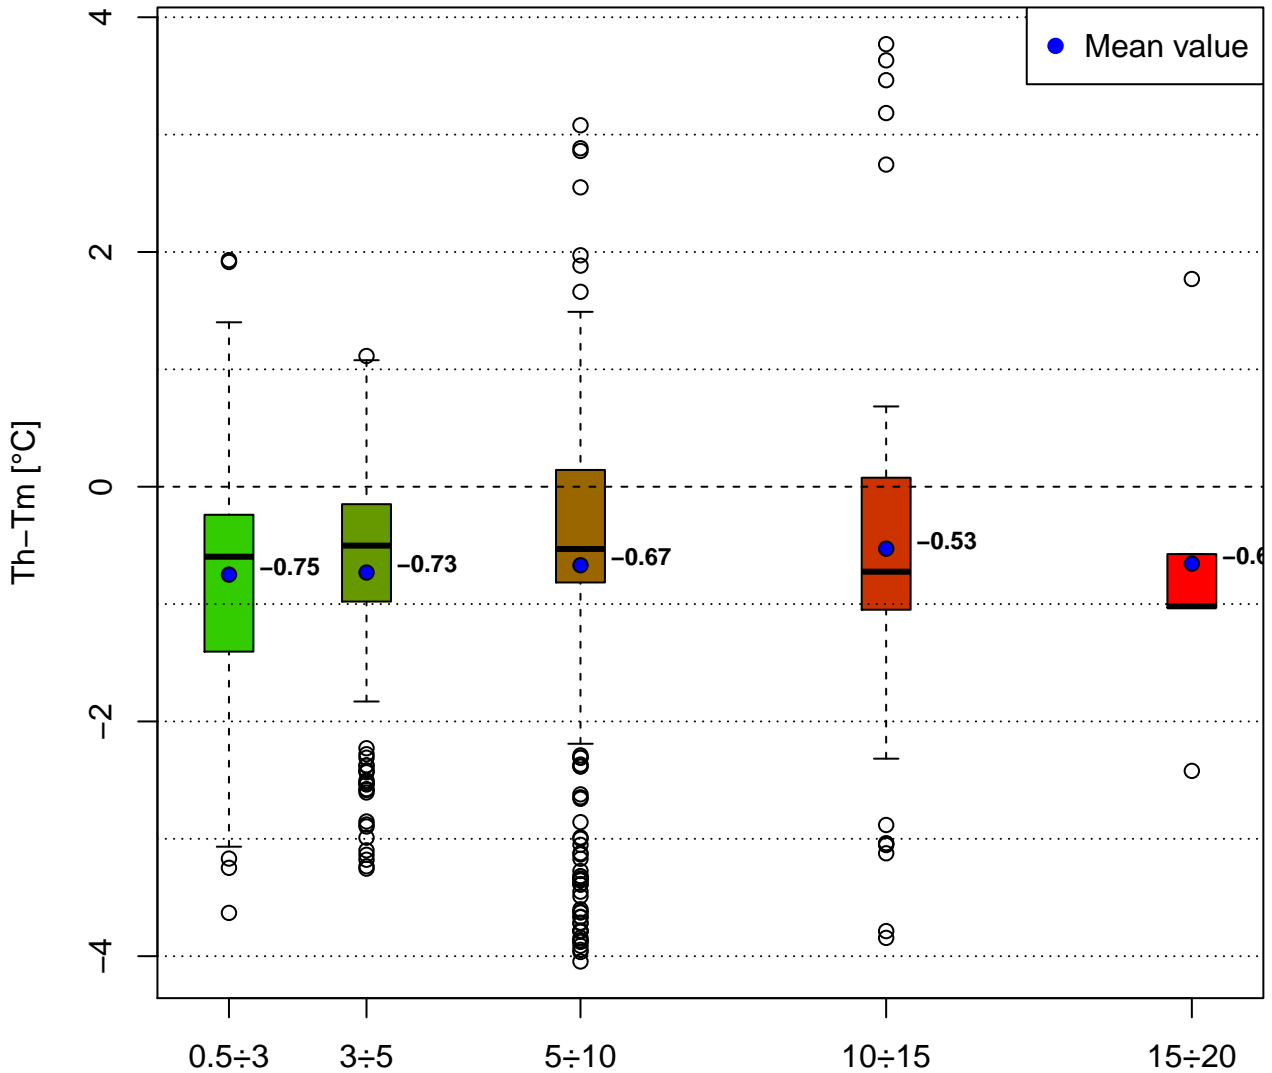

# SHYFEM Third-Tmeas

Data: group2 Period: Total

Depth[m]

Collected Data: from 2018-01-10 to 2018-12-06