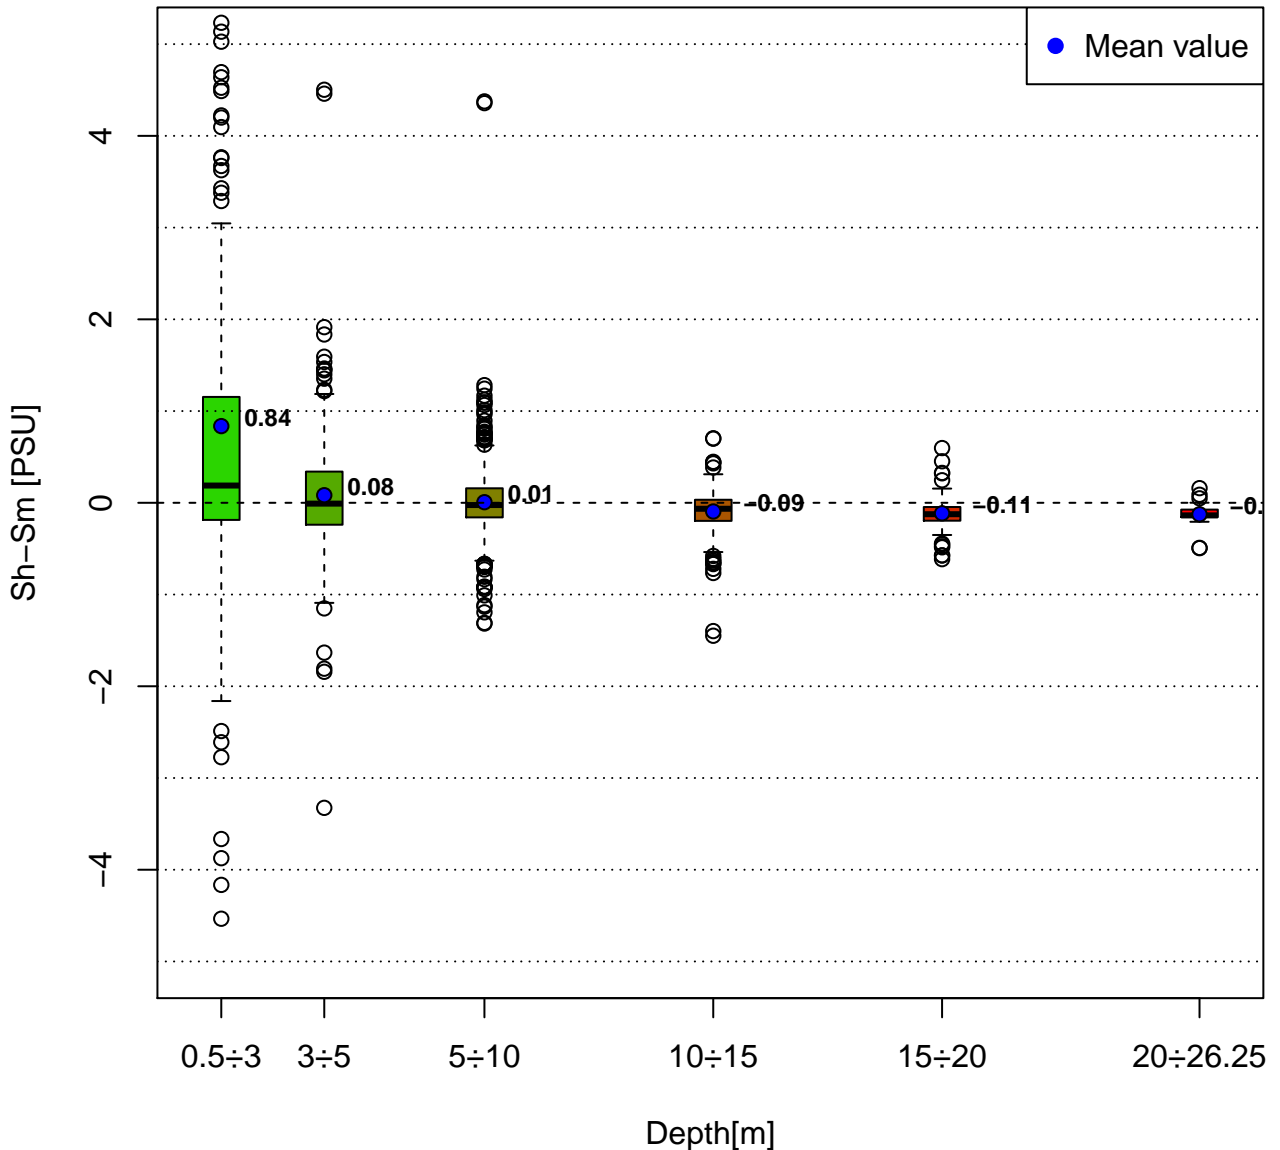

SHYFEM Shind-Smeas

Data: tot Period: Jan to Jun

Collected Data: from 2018-01-10 to 2018-06-14