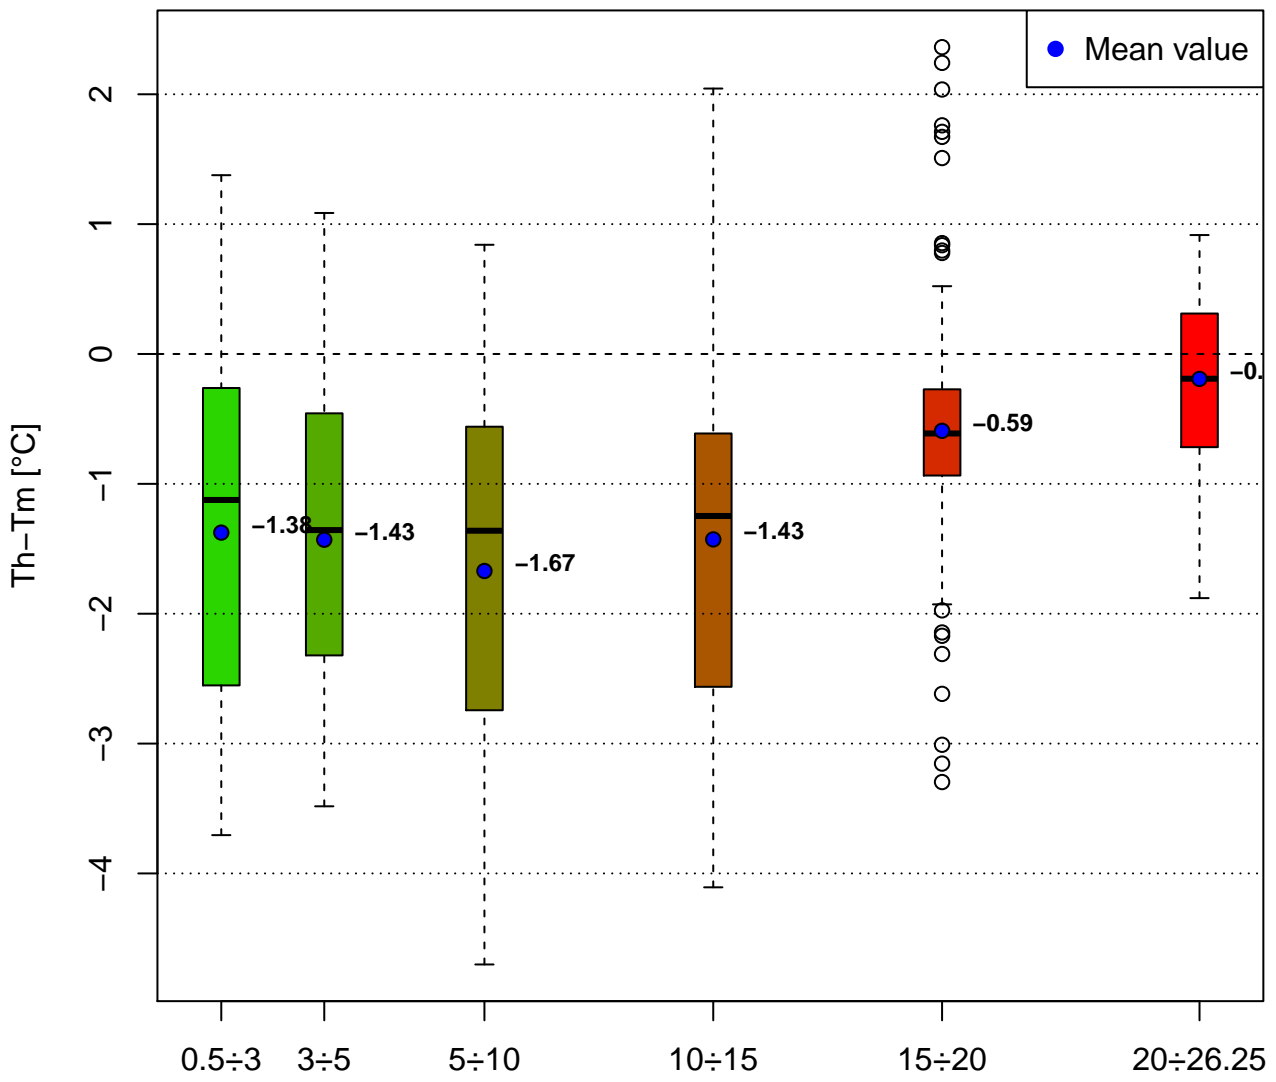

SHYFEM Thind-Tmeas

Data: group3 Period: Jul to Dec

Depth[m]
Collected Data: from 2018-07-03 to 2018-12-06