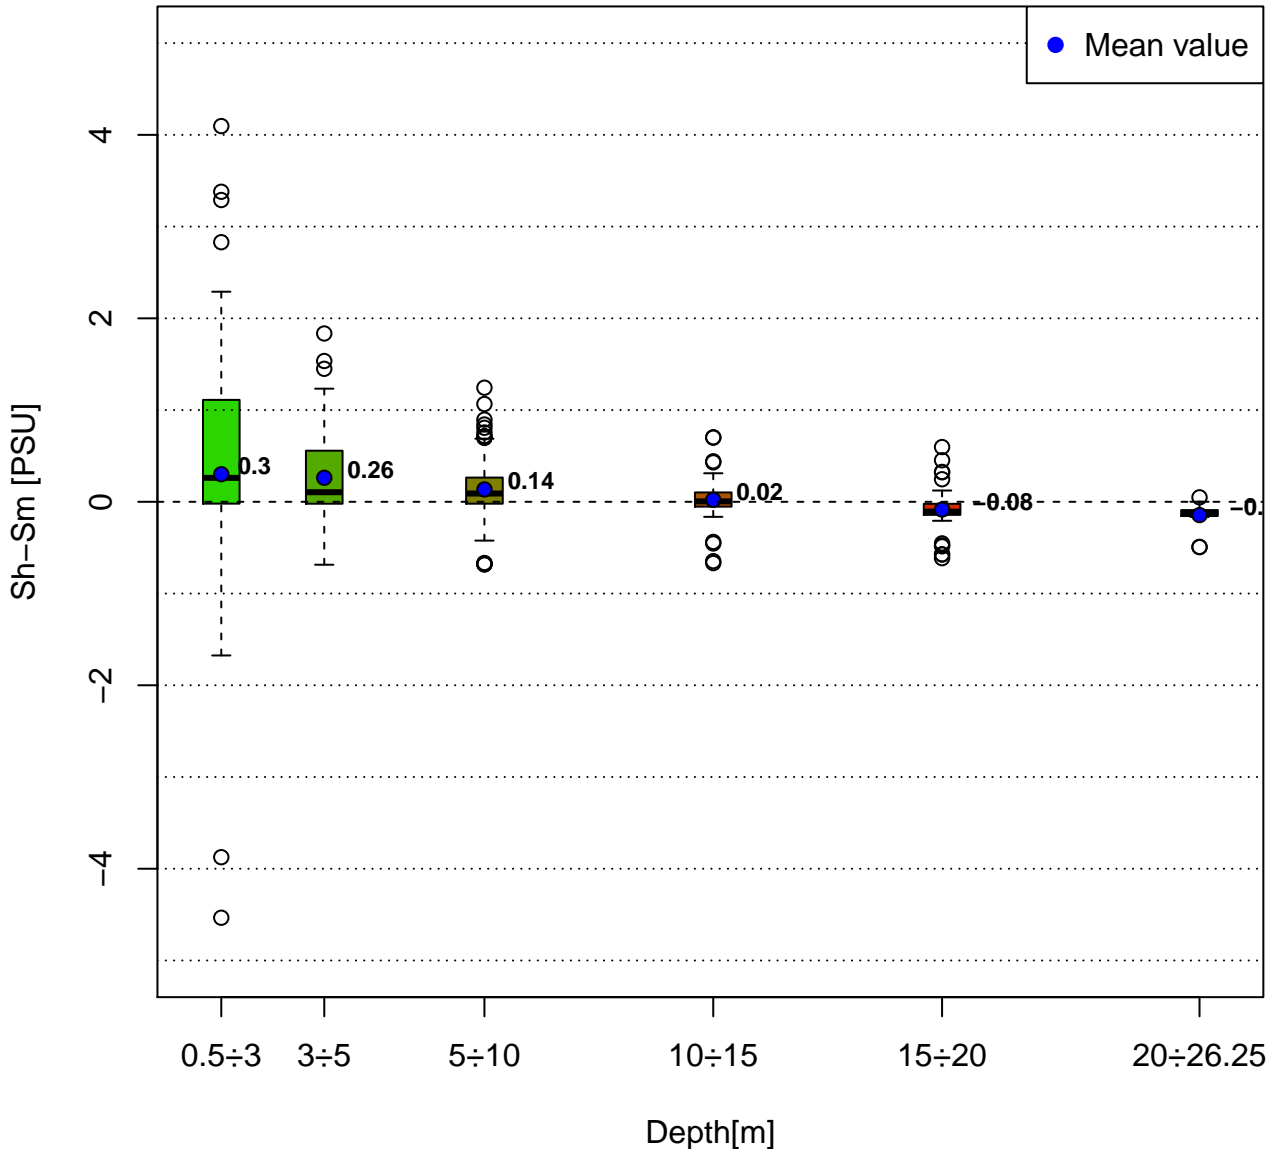

# SHYFEM Shind-Smeas

Data: group3 Period: Jan-Feb-Mar

Collected Data: from 2018-01-10 to 2018-03-15