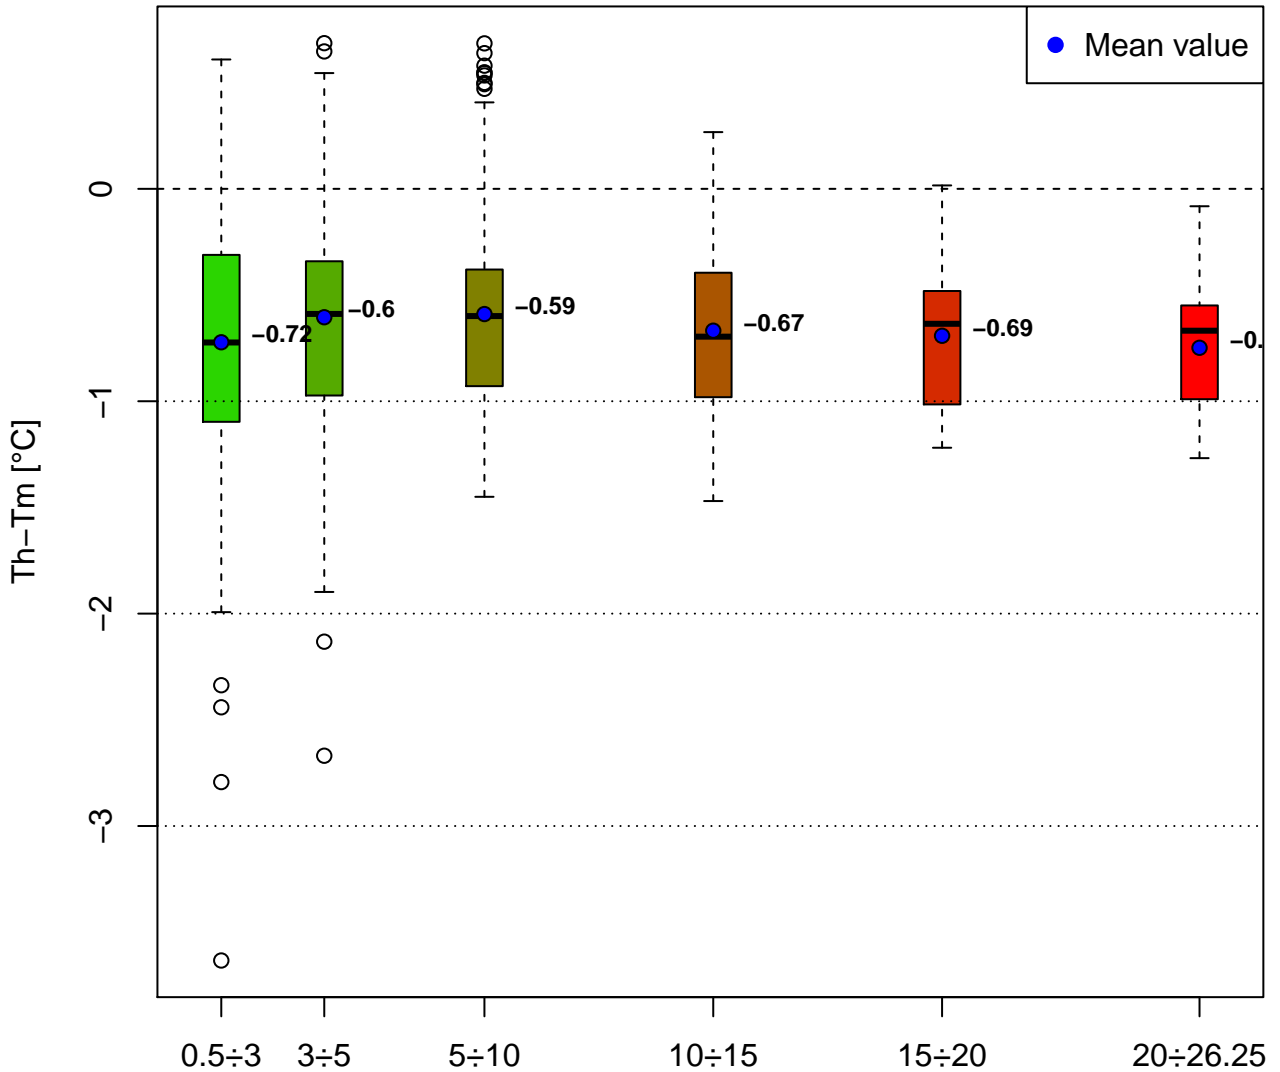

SHYFEM Thind-Tmeas

Data: tot Period: Jan-Feb-Mar

Depth[m]
Collected Data: from 2018-01-10 to 2018-03-15