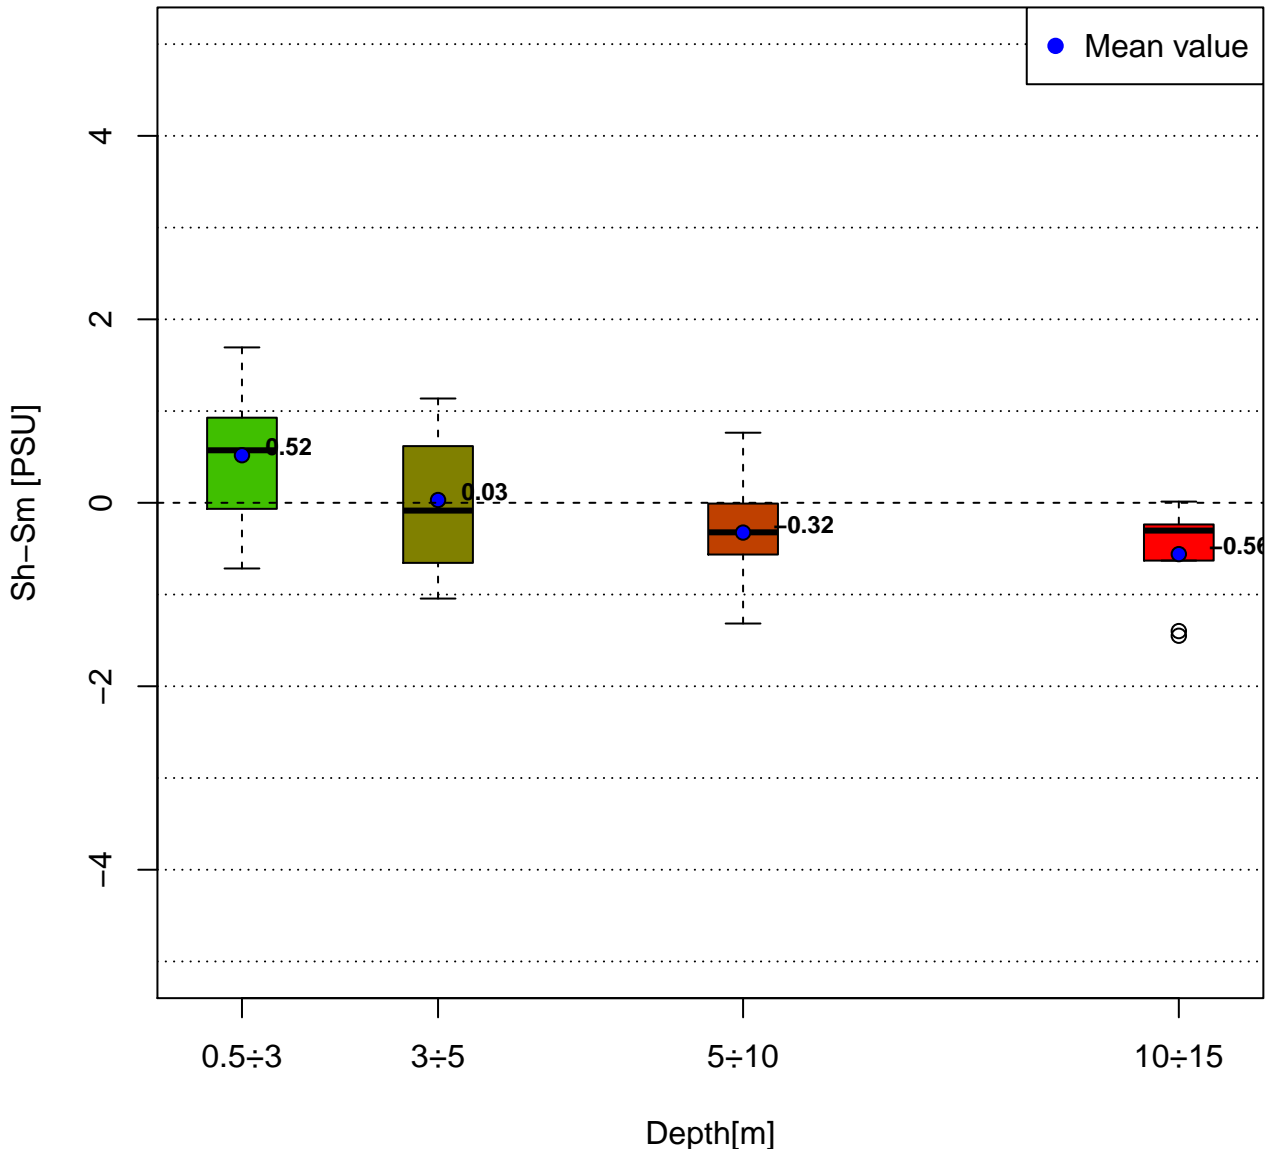

# SHYFEM Shind-Smeas

Data: group1 Period: Apr-May-Jun

Collected Data: from 2018-05-08 to 2018-05-08