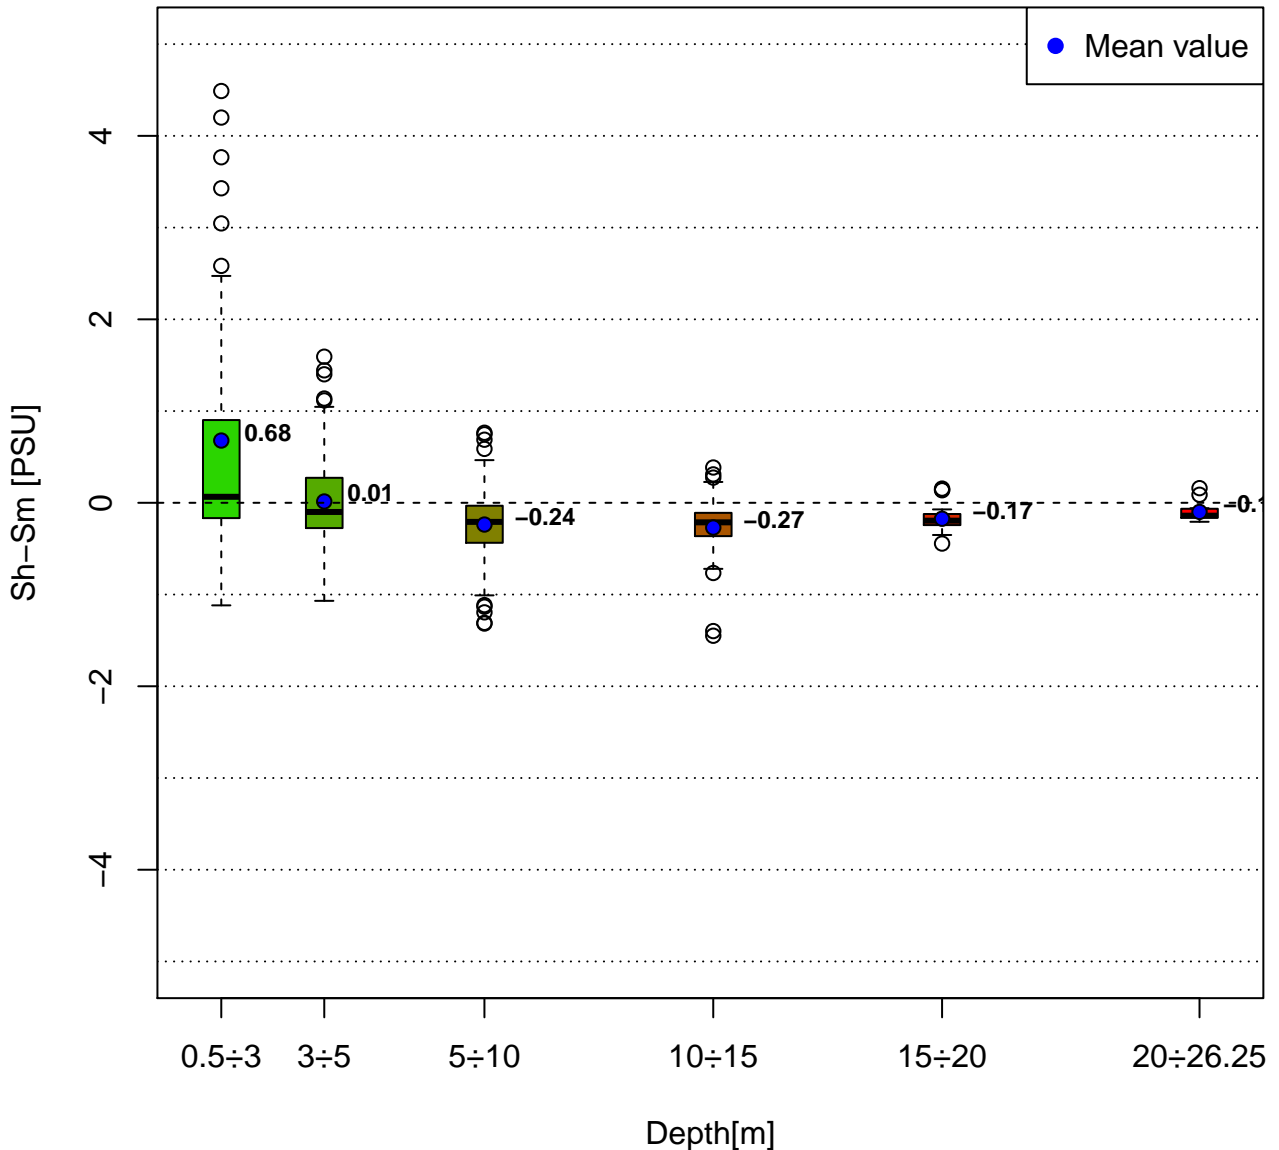

SHYFEM Shind-Smeas

Data: tot Period: Apr-May-Jun

Collected Data: from 2018-04-11 to 2018-06-14