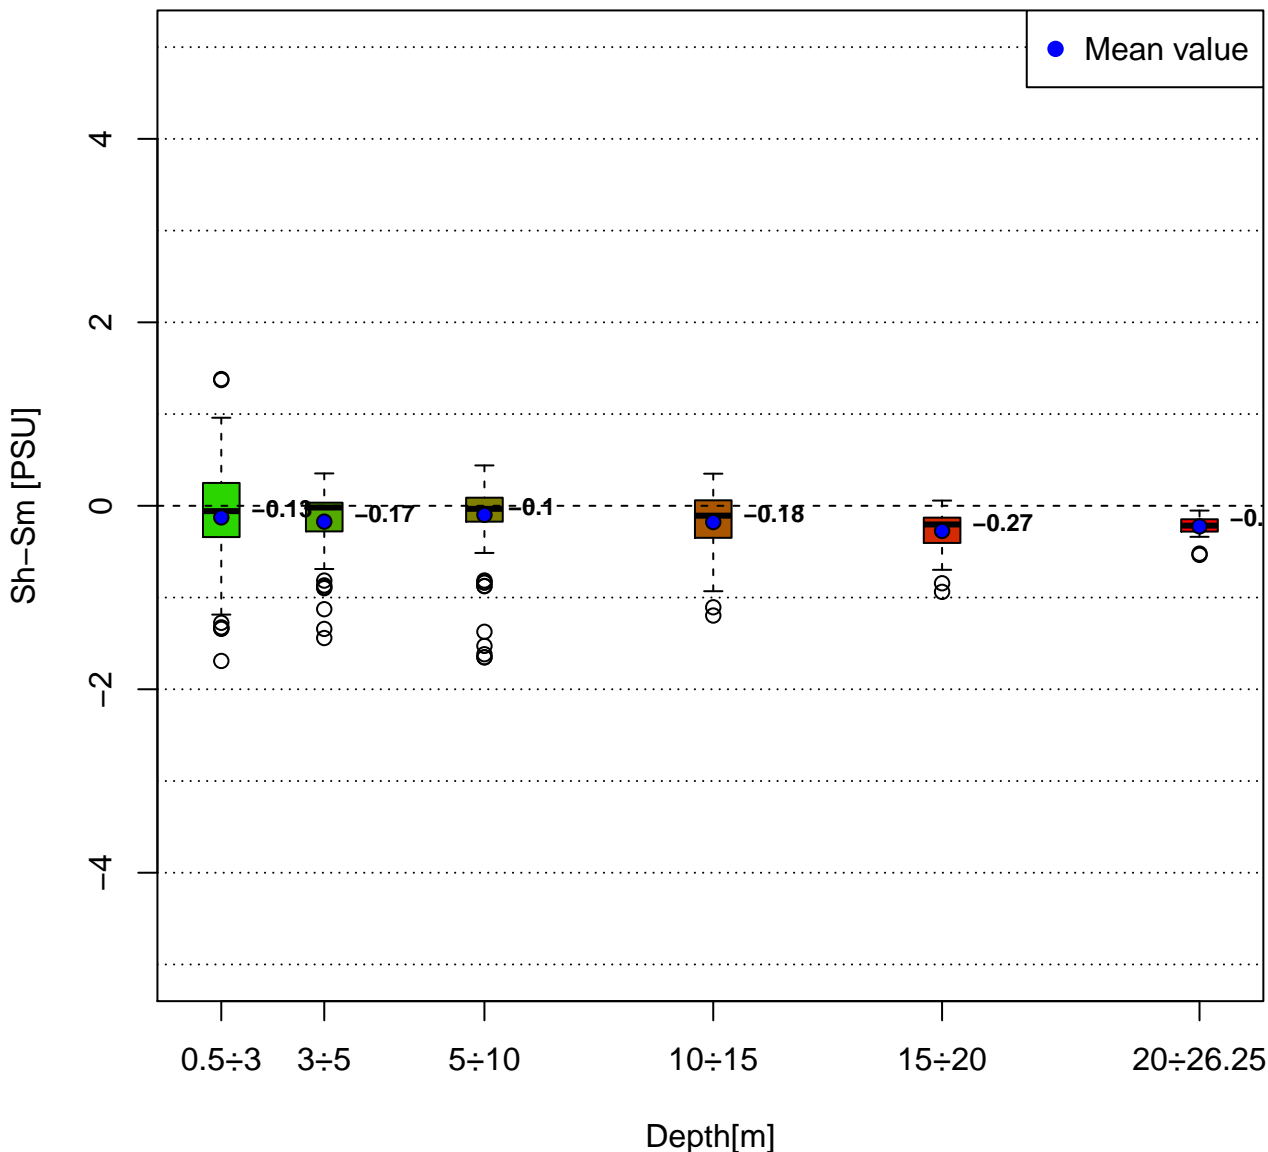

# SHYFEM Shind-Smeas

Data: group3 Period: Jul-Aug-Sep

Collected Data: from 2018-07-03 to 2018-09-14