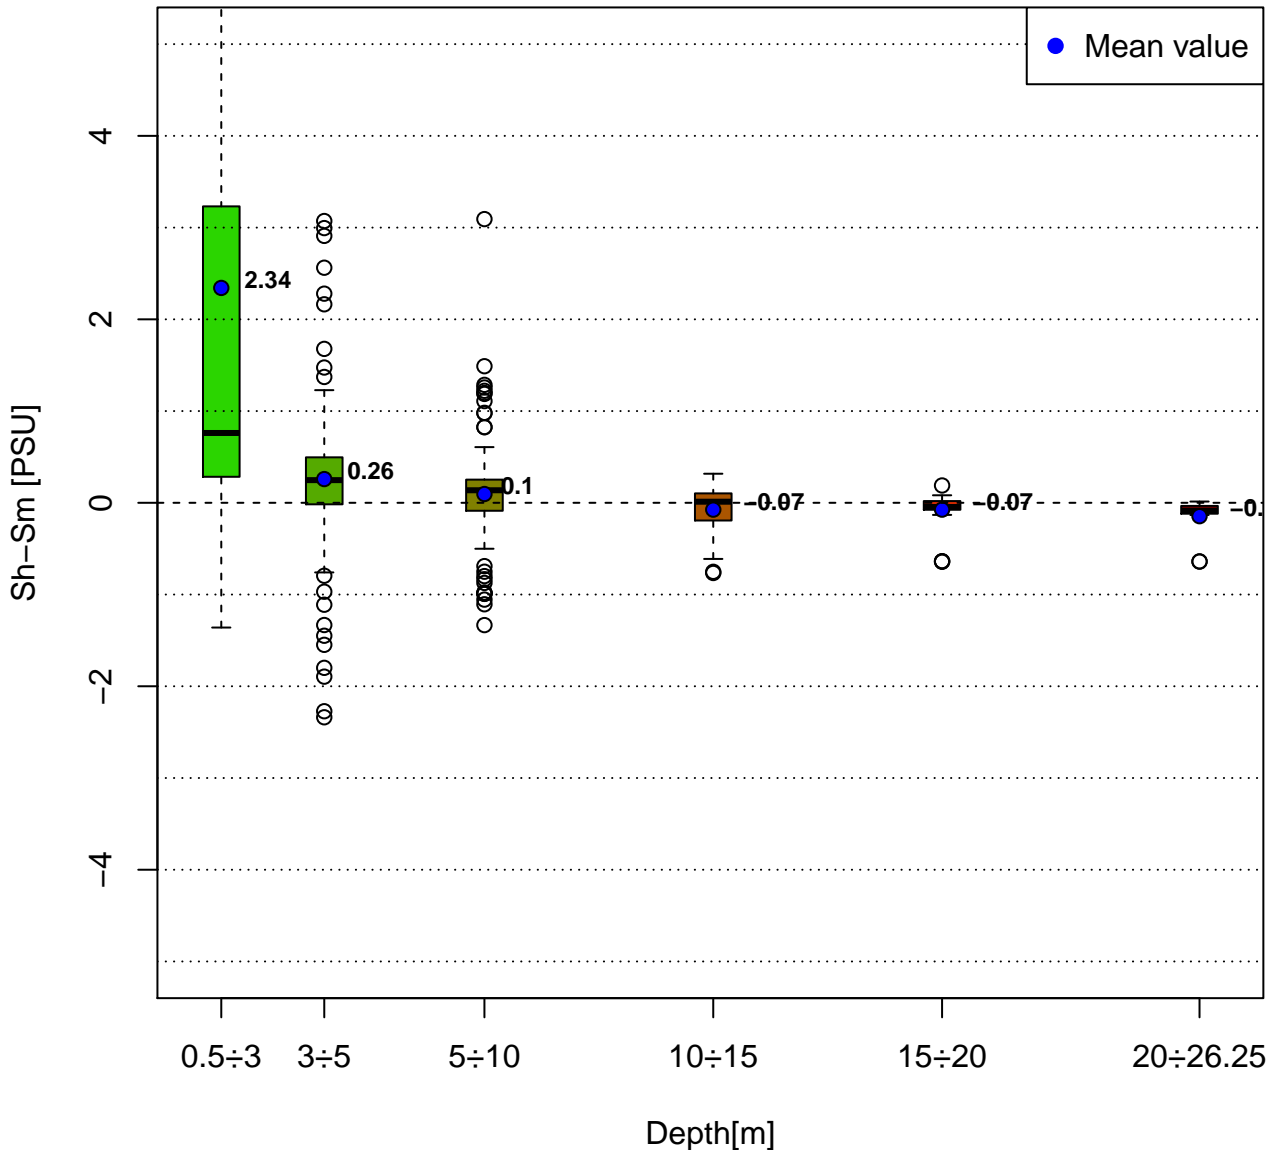

SHYFEM Shind-Smeas

Data: tot Period: Oct-Nov-Dec

Collected Data: from 2018-10-10 to 2018-12-06