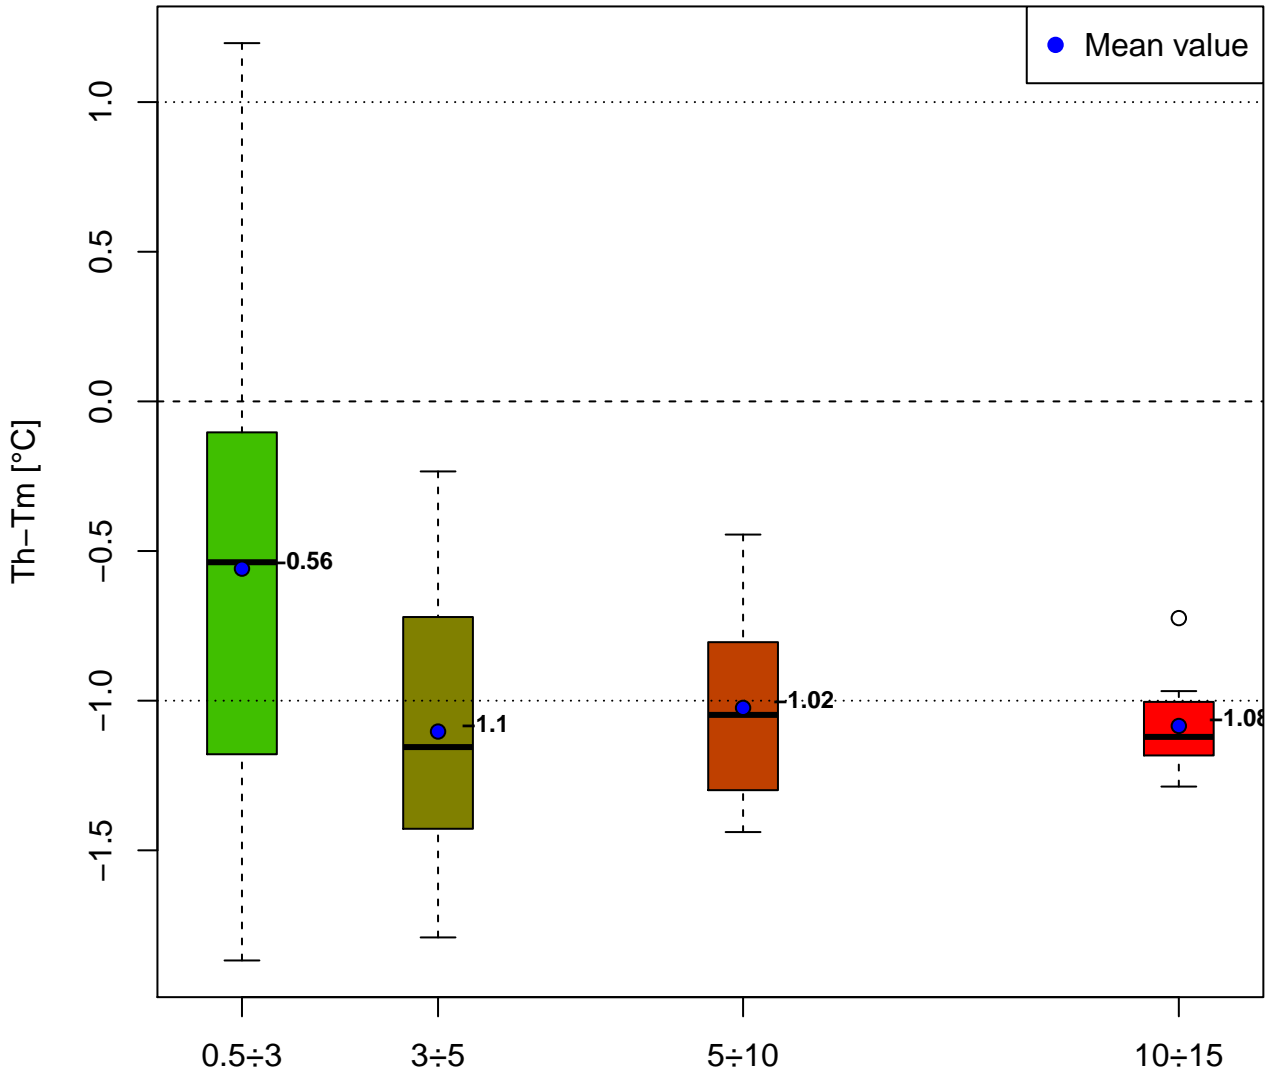

# SHYFEM Thind-Tmeas

Data: group1 Period: Oct-Nov-Dec

Depth[m]  
Collected Data: from 2018-11-08 to 2018-11-09