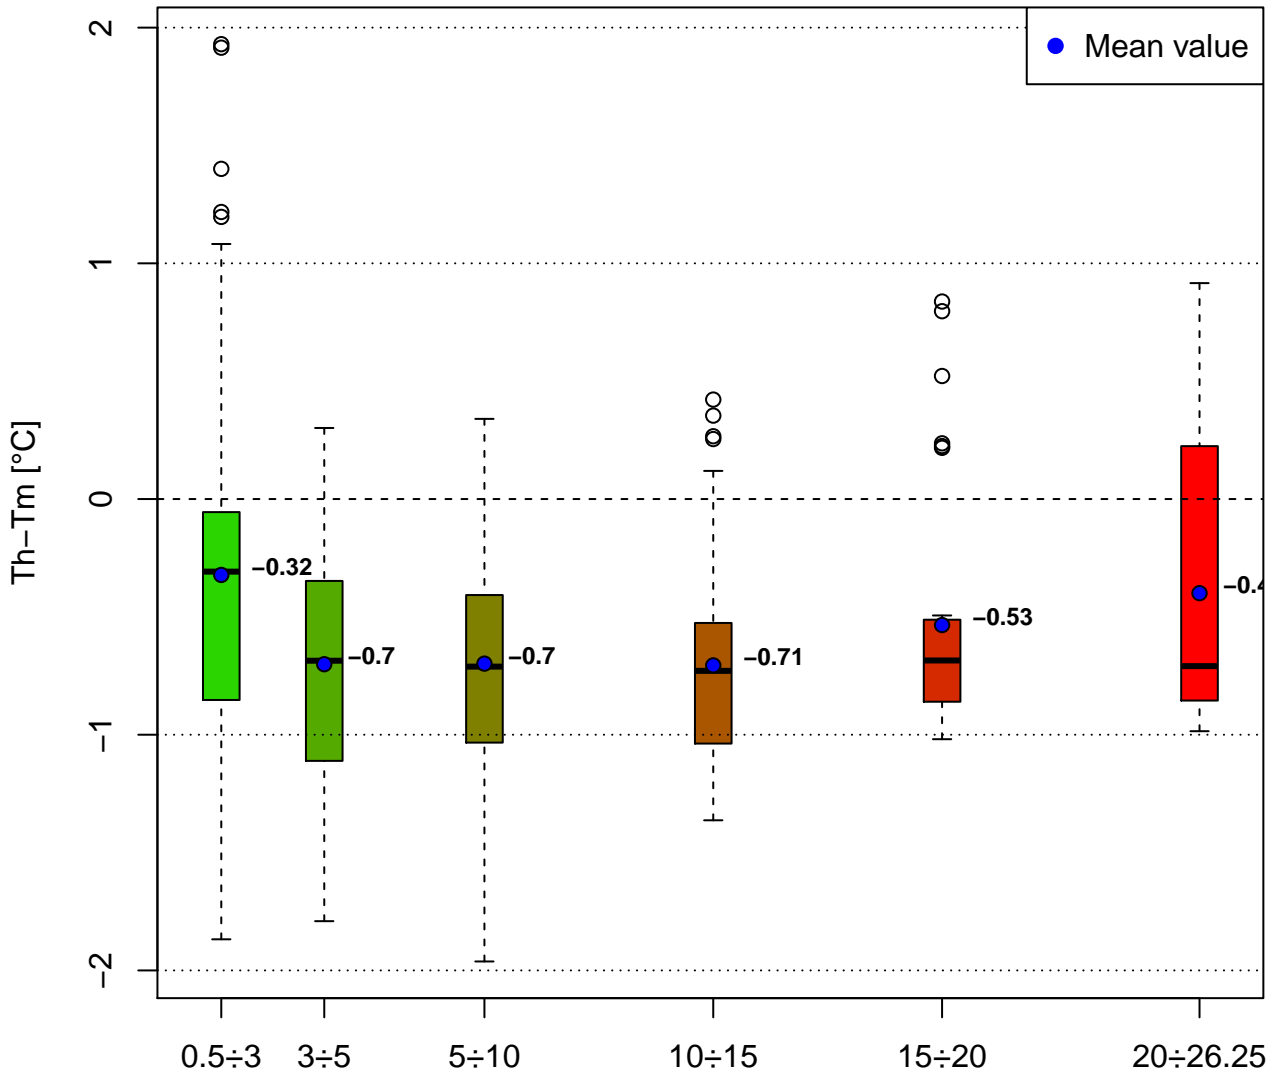

SHYFEM Thind-Tmeas

Data: tot Period: Oct–Nov–Dec

Collected Data: from 2018-10-10 to 2018-12-06