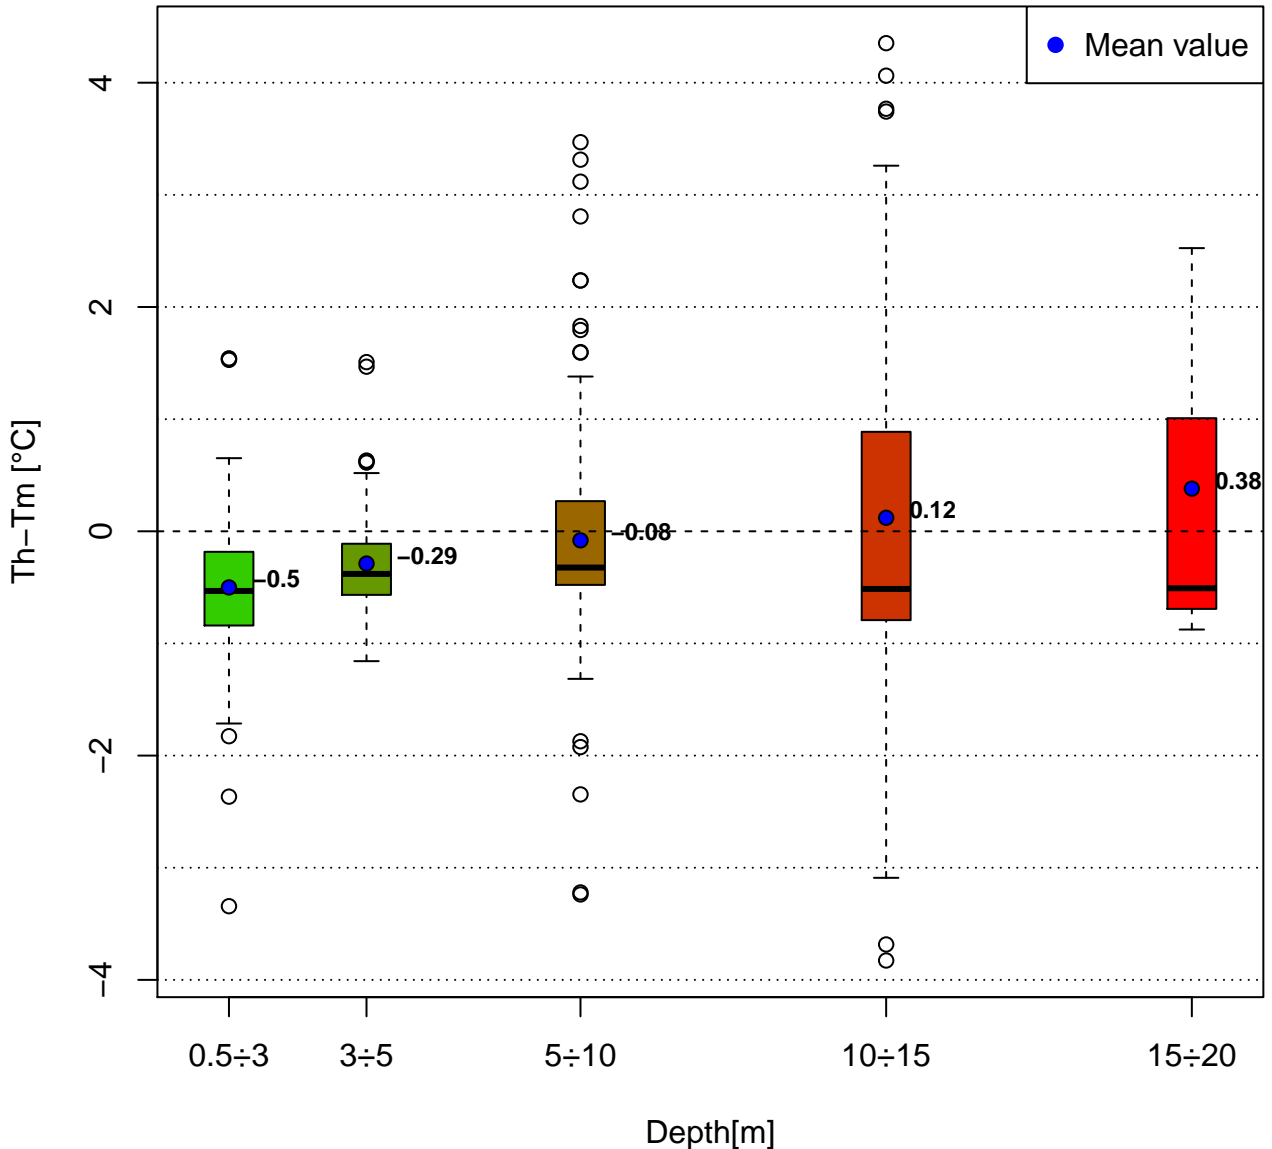

# SHYFEM Thind-Tmeas

Data: group2 Period: Jan to Jun

Collected Data: from 2018-01-10 to 2018-06-14