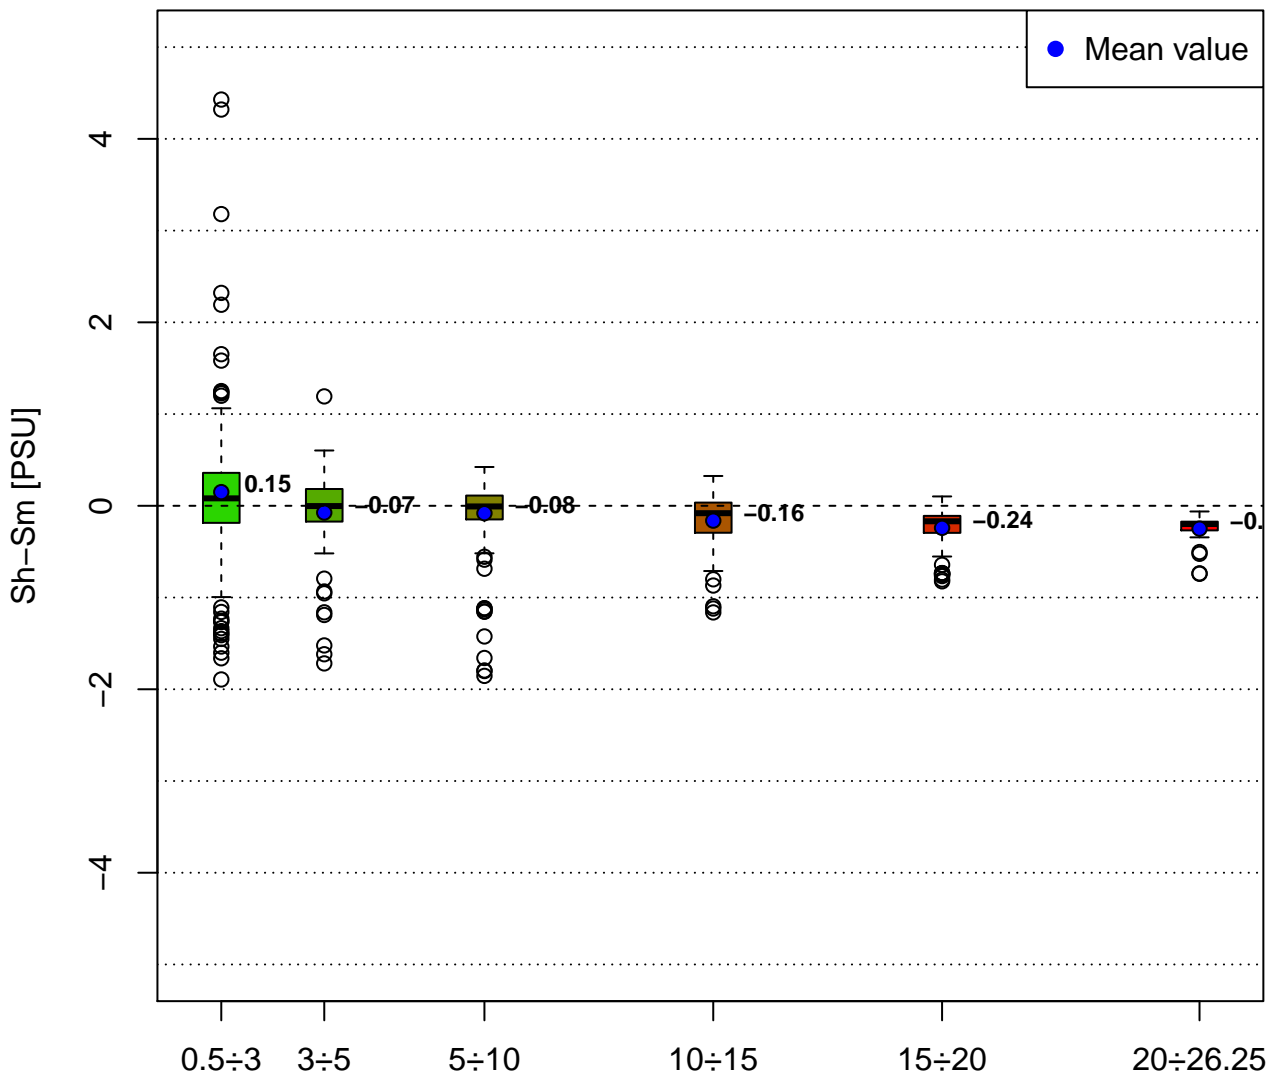

# SHYFEM Shind-Smeas

Data: group3 Period: Jul to Dec

Depth[m]  
Collected Data: from 2018-07-03 to 2018-12-06