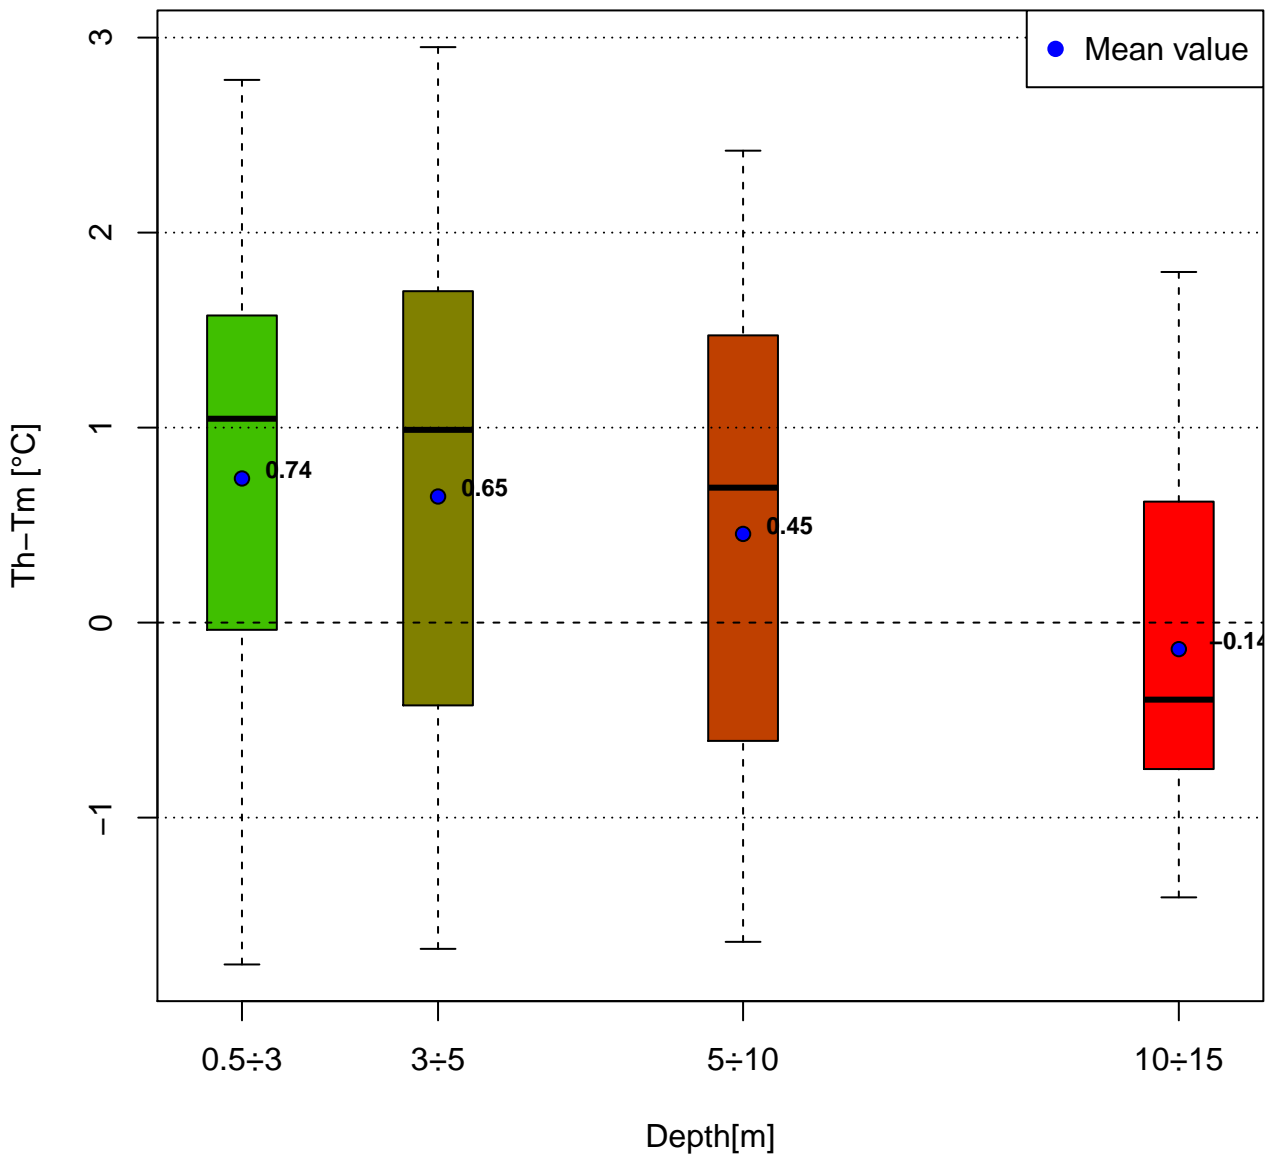

SHYFEM Thind-Tmeas

Data: group1 Period: Jul to Dec

Collected Data: from 2018-07-03 to 2018-11-09