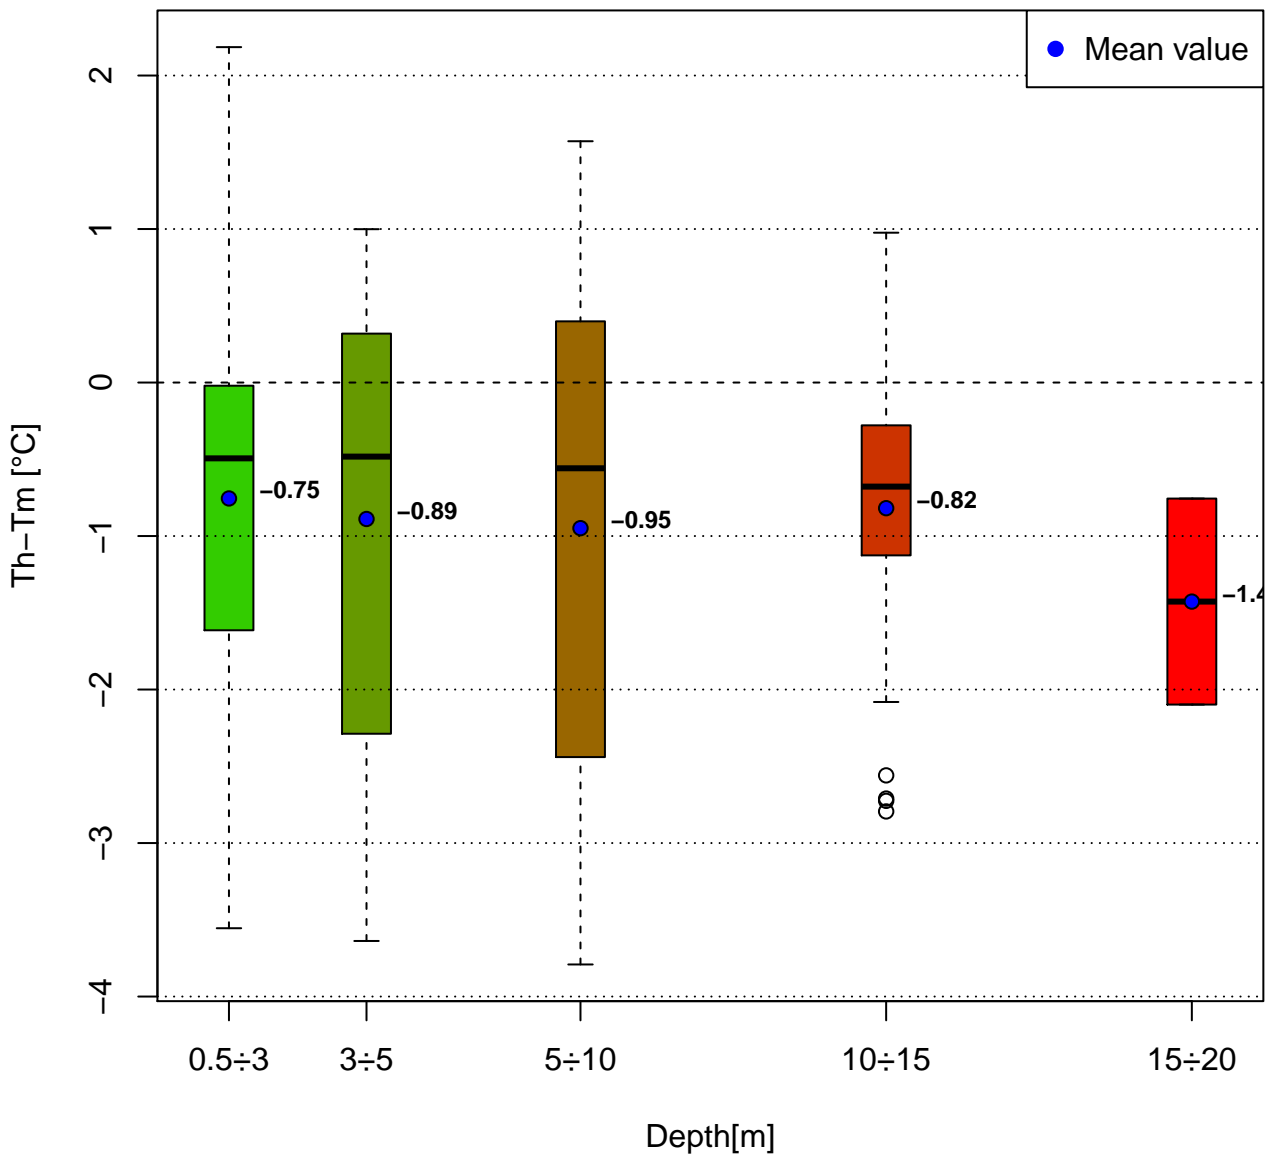

# SHYFEM Thind-Tmeas

Data: group2 Period: Jul to Dec

Collected Data: from 2018-07-04 to 2018-12-06