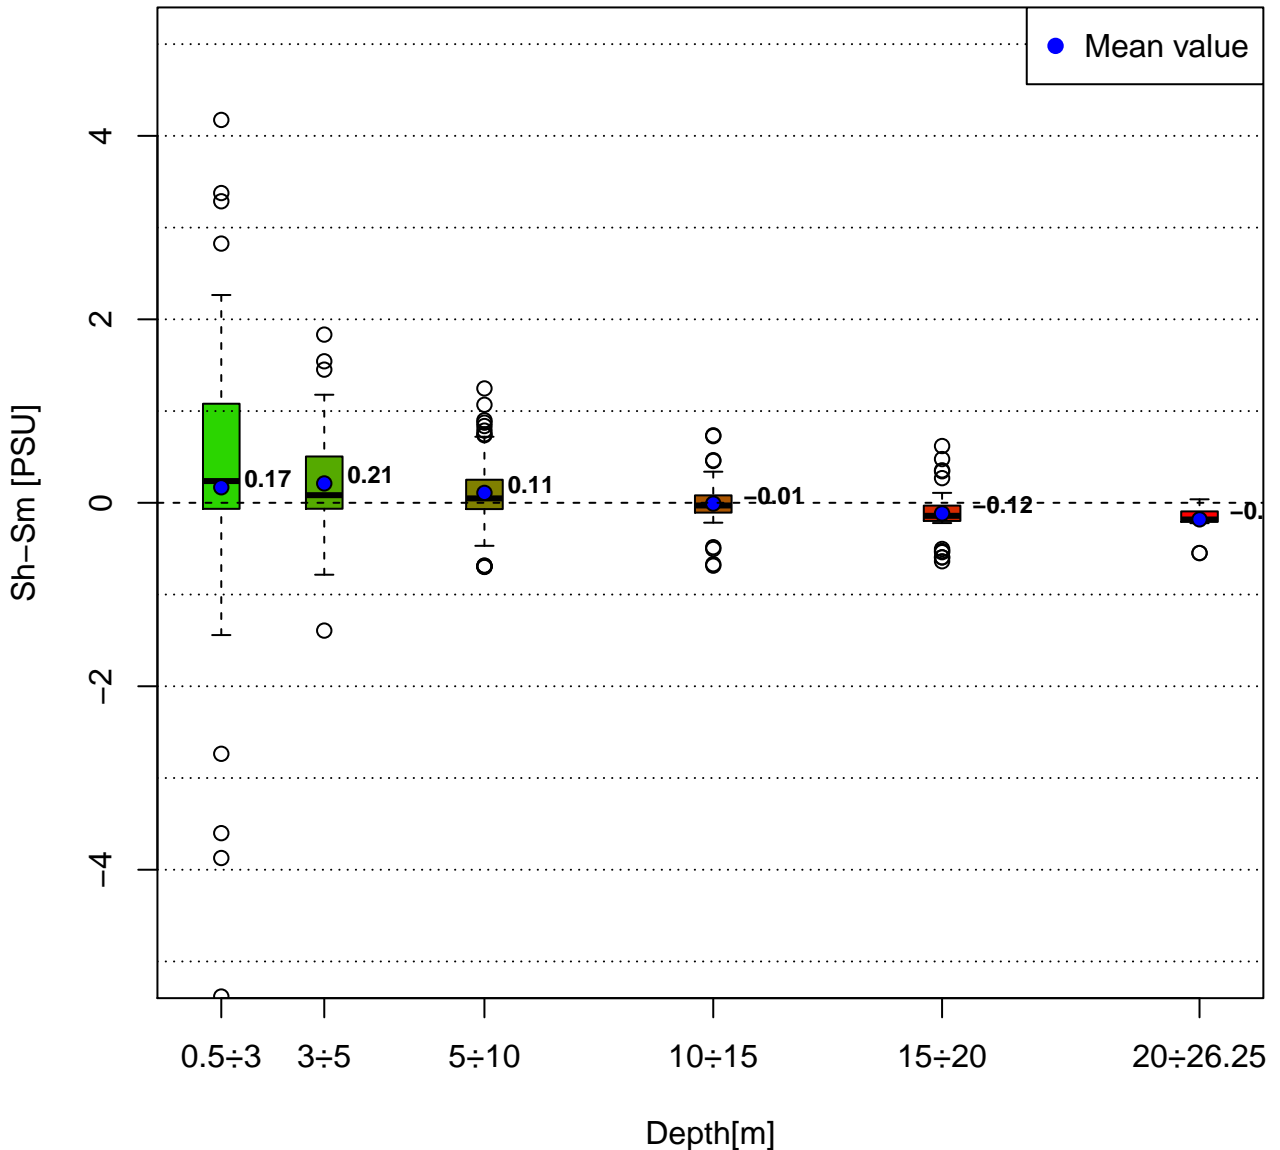

# SHYFEM Shind-Smeas

Data: group3 Period: Jan-Feb-Mar

Collected Data: from 2018-01-10 to 2018-03-15