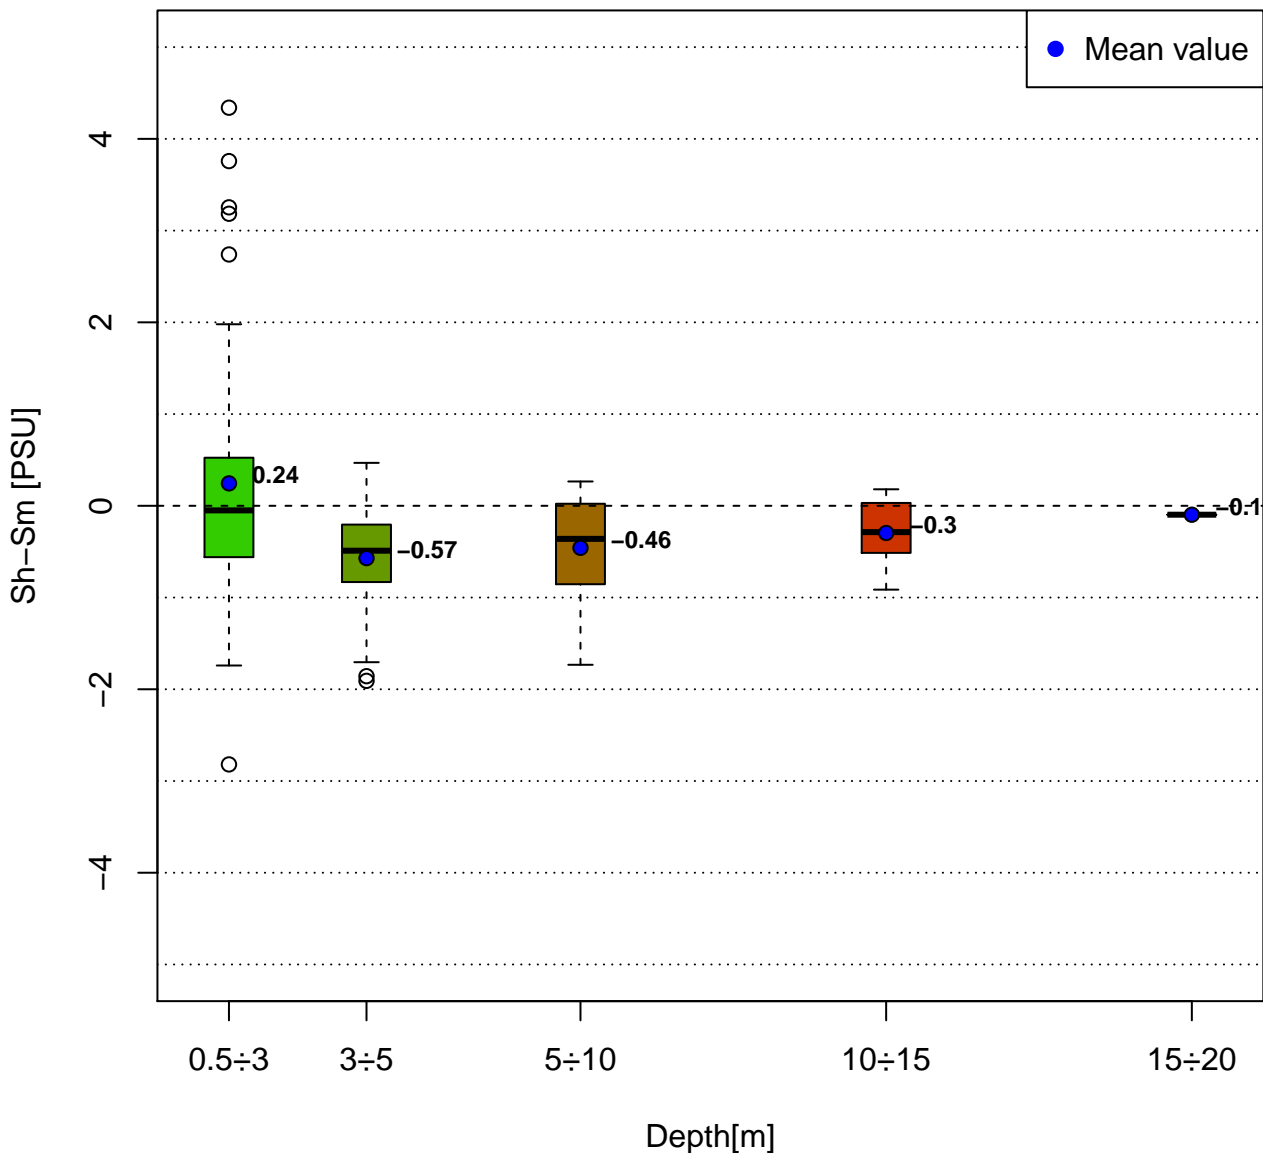

# SHYFEM Shind-Smeas

Data: group2 Period: Jul-Aug-Sep

Collected Data: from 2018-07-04 to 2018-09-13