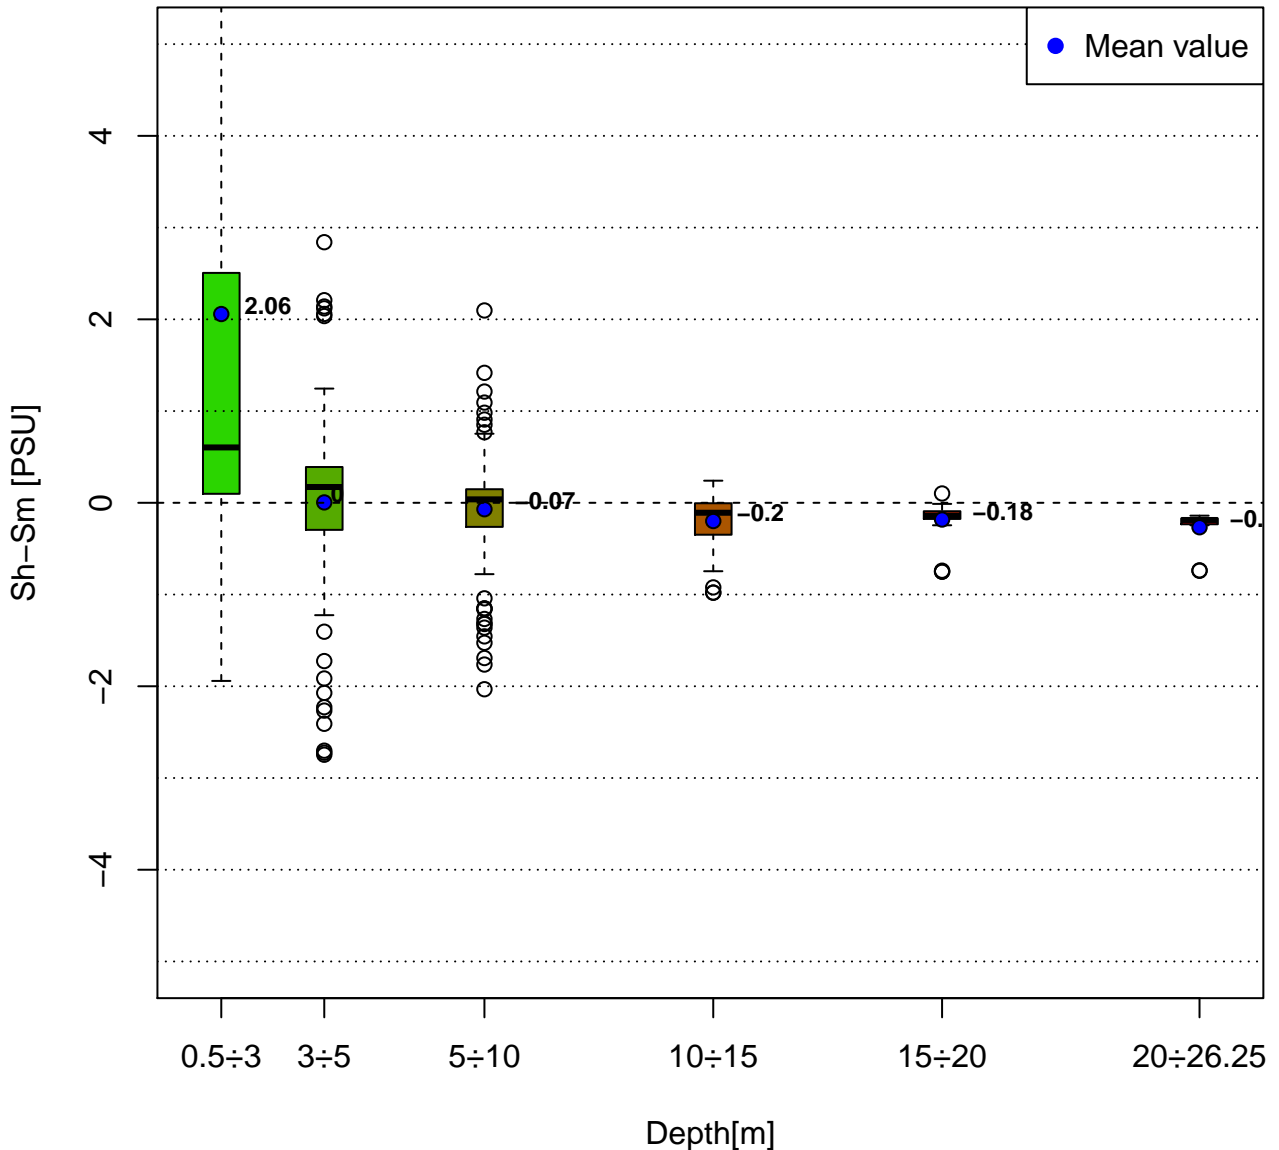

SHYFEM Shind-Smeas

Data: tot Period: Oct-Nov-Dec

Collected Data: from 2018-10-10 to 2018-12-06