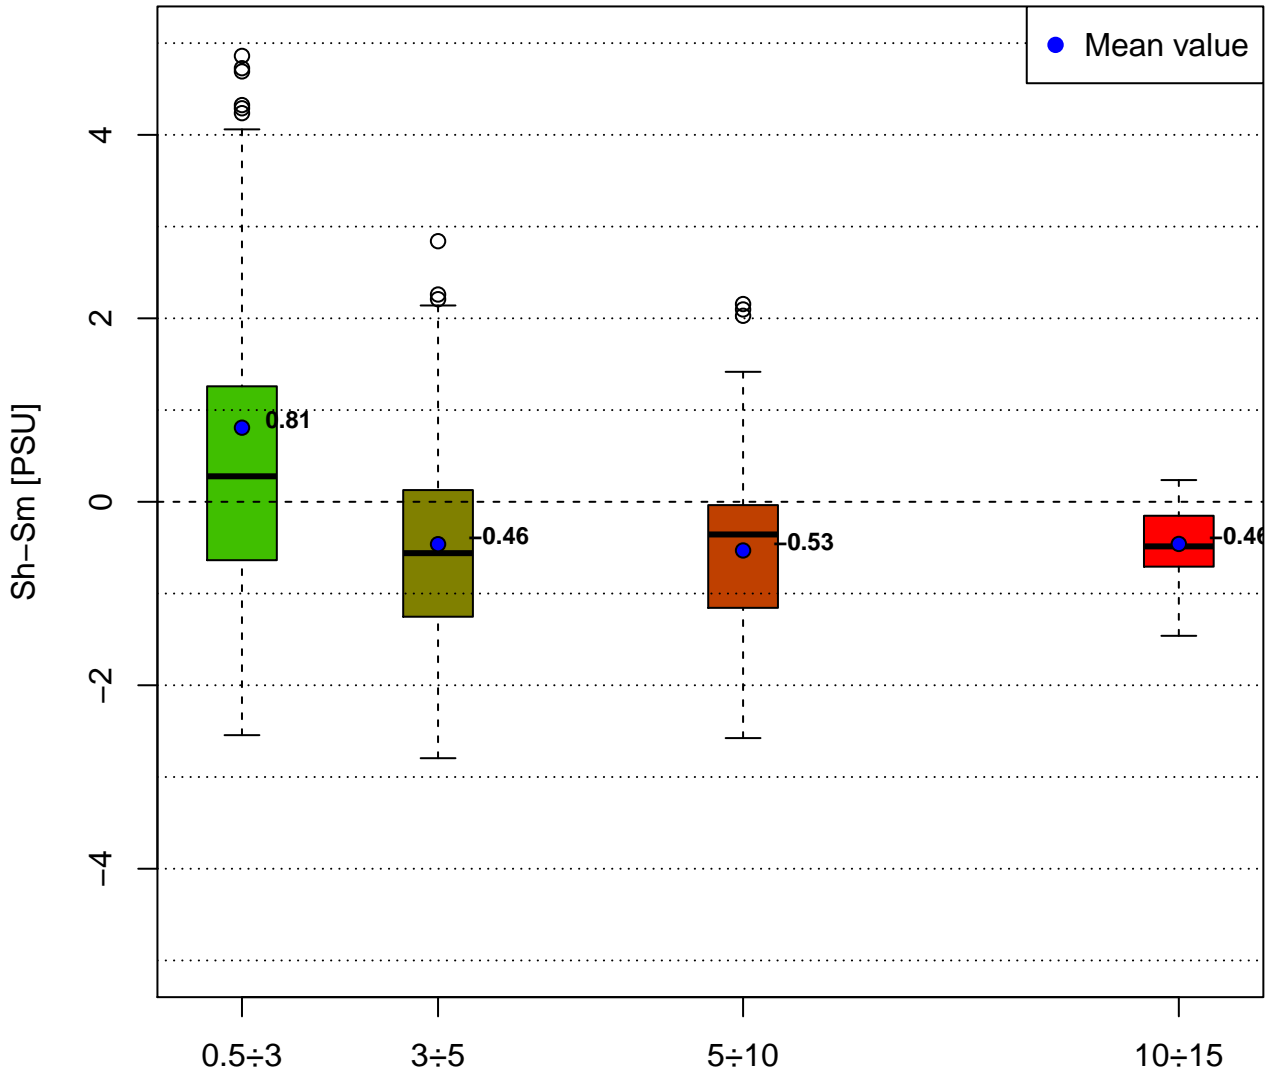

SHYFEM Shind-Smeas

Data: group1 Period: Total

Depth[m]
Collected Data: from 2018-01-15 to 2018-11-09